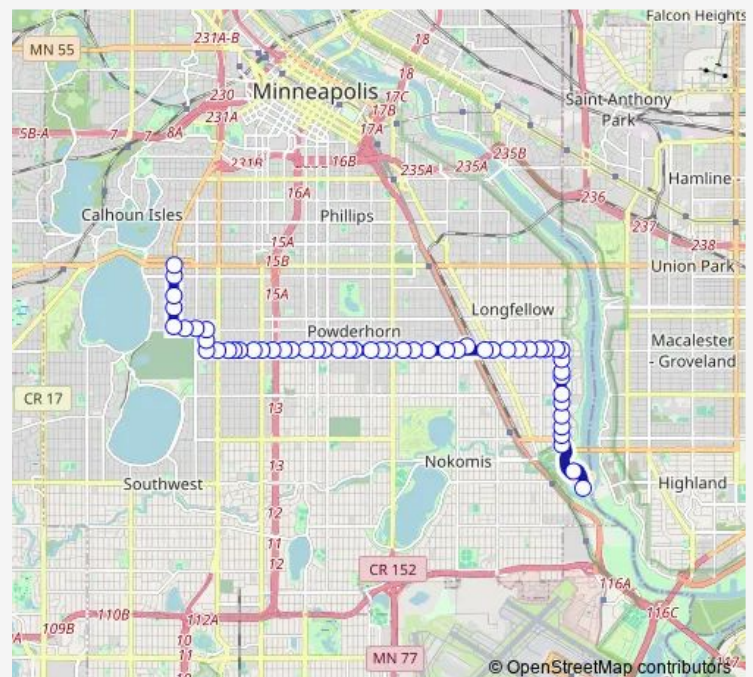

38th St E & 40th Ave S

38th St E & 38th Ave S

38th St E & 36th Ave S

Route schedule

Kenneth St & Ford Pkwy — Hennepin Ave & 36th St W

Monday 08:46-18:44

Tuesday 08:46-18:44

Wednesday 08:46-18:44

Thursday 08:46-18:44

Friday 08:46-18:44

Saturday —

Sunday —

Route info

Direction: Kenneth St & Ford Pkwy

Stops: 53

Trip Duration: 0 hour 34 min

38th St E & Minnehaha Ave

38th St E & Snelling Ave

38th St Station & Gate B

38th St E & 28th Ave S

38th St E & 26th Ave S

38th St E & 23rd Ave S

38th St E & 21st Ave S

38th St E & 19th Ave S

38th St E & Cedar Ave S / 18th Ave S

38th St E & 17th Ave S

38th St E & Bloomington Ave S

38th St E & 13th Ave S

38th St E & 12th Ave S

38th St E & 10th Ave S

38th St E & Chicago Ave S

38th St E & Park Ave S