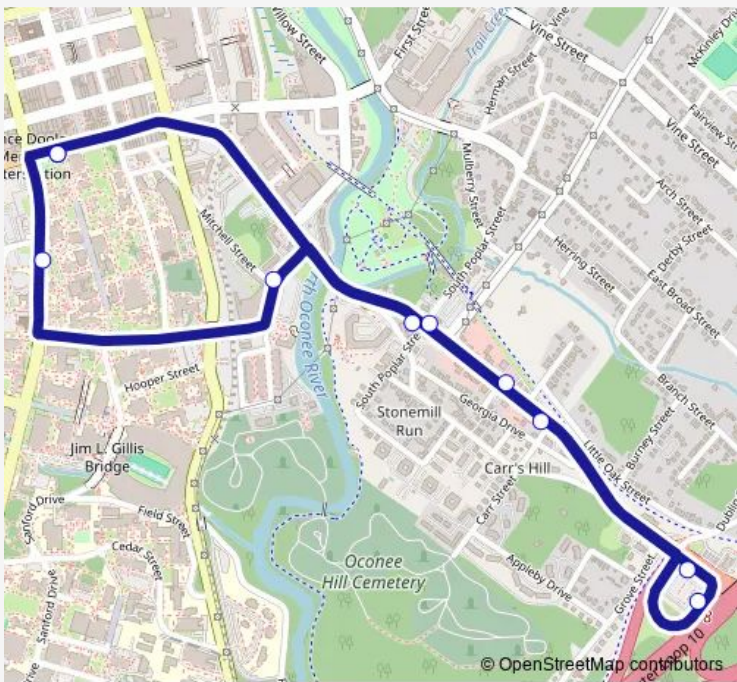

Bus 23 Oconee Street Park And Ride

[Go to website](#)

Direction
 UGA Arch (Downtown Athens) — UGA Arch (Downtown Athens)
 10 stops
[Open route schedule](#)

- UGA Arch (Downtown Athens)
- Oak St at Poplar St Ob
- Oak St at Carr St Ob
- Oconee St at Park And Ride Ob
- 23 Park and Ride Express
- 337 Oak Street
- 235 Oak St at Poplar St Ib
- 188 Williams Street at Oconee Street
- Gilbert Hall Ib
- UGA Arch (Downtown Athens)

Route schedule
 UGA Arch (Downtown Athens) — UGA Arch (Downtown Athens)

Monday	07:18-17:24
Tuesday	07:18-17:24
Wednesday	07:18-17:24
Thursday	07:18-17:24
Friday	07:18-17:24
Saturday	—
Sunday	—

Route info
 Direction: UGA Arch (Downtown Athens)
 Stops: 10
 Trip Duration: 0 hour 18 min

23 Bus time schedules and route maps are available in an offline PDF at busmaps.com. Use the busmaps.com website to see live bus times, train schedule or subway schedule, and step-by-step directions for all public transit in Athens

The schedule is provided in the local timezone. Times with "(+1)" indicate departures on the next day.

PDF file created on 2025-02-26

2024 BusMaps.com - All Rights Reserved