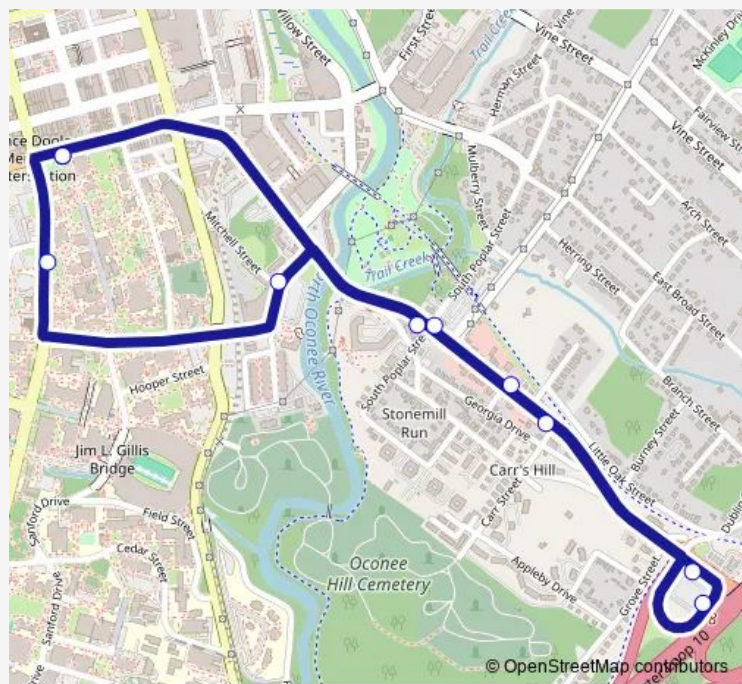

Bus 23 Oconee Street Park And Ride

[Go to website](#)

Direction
 UGA Arch (Downtown Athens) — UGA Arch (Downtown Athens)
 10 stops
[Open route schedule](#)

- UGA Arch (Downtown Athens)
- Oak St at Poplar St Ob
- Oak St at Carr St Ob
- Oconee St at Park And Ride Ob
- 23 Park and Ride Express
- 337 Oak Street
- 235 Oak St at Poplar St Ib
- 188 Williams Street at Oconee Street
- Gilbert Hall Ib
- UGA Arch (Downtown Athens)

Route schedule

UGA Arch (Downtown Athens) — UGA Arch (Downtown Athens)

Monday	07:07-17:24
Tuesday	07:07-17:24
Wednesday	07:07-17:24
Thursday	07:07-17:24
Friday	07:07-17:24
Saturday	—
Sunday	—

Route info

Direction: UGA Arch (Downtown Athens)

Stops: 10

Trip Duration: 0 hour 18 min

23 Bus time schedules and route maps are available in an offline PDF at busmaps.com. Use the busmaps.com website to see live bus times, train schedule or subway schedule, and step-by-step directions for all public transit in Athens

The schedule is provided in the local timezone. Times with "(+1)" indicate departures on the next day.

PDF file created on 2025-01-16

2024 BusMaps.com - All Rights Reserved