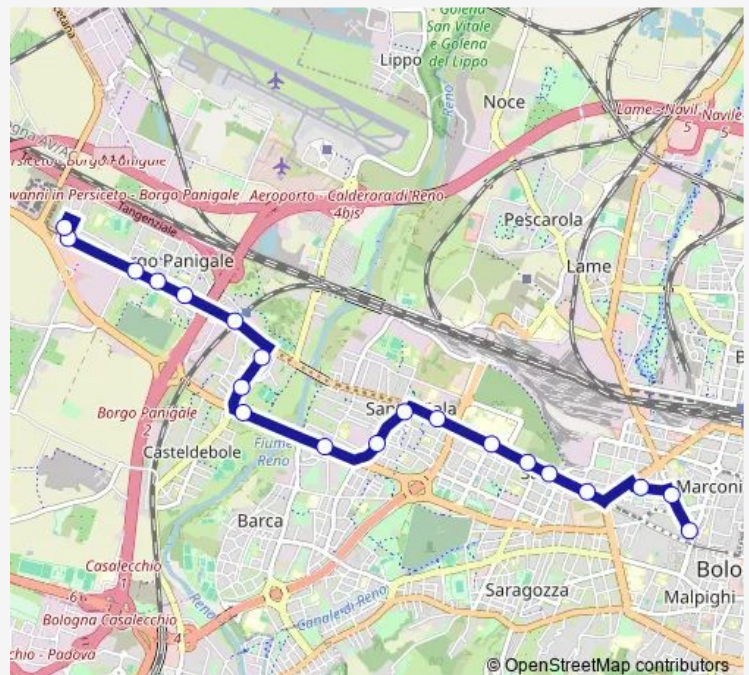

Bus 23 Lame - Normandia

[Go to website](#)

Direction

Lame — Normandia

20 stops

[Open route schedule](#)

- Lame
- Rondone
- Palasport
- SAN PIO V
- Saffi
- Timavo
- Ospedale Maggiore
- Berretta Rossa - Opificio Golinelli
- Santa Viola
- Battindarno Segantini
- Centro Vittoria - Mast
- Togliatti Pietra
- Faggiolo
- Pietra
- Borgo Panigale Stazione
- Scala
- Chiesa Borgo Panigale
- Borgo Panigale - Museo Ducati
- Villaggio Ina
- Normandia

Route schedule

Lame — Normandia

Monday	04:52-00:50 ⁺¹
Tuesday	04:52-00:50 ⁺¹
Wednesday	04:52-00:50 ⁺¹
Thursday	04:52-00:50 ⁺¹
Friday	04:52-00:50 ⁺¹
Saturday	04:52-00:50 ⁺¹
Sunday	04:52-00:50 ⁺¹

Route info

Direction: Lame

Stops: 20

Trip Duration: 0 hour 35 min

23 — Lame - Normandia

Direction

Lavino DI Mezzo — Lame

21 stops

[Open route schedule](#)

Direction: Normandia

Stops: 17

Trip Duration: 0 hour 26 min

Direction

Lame — Lavino DI Mezzo

24 stops

[Open route schedule](#)

Lame