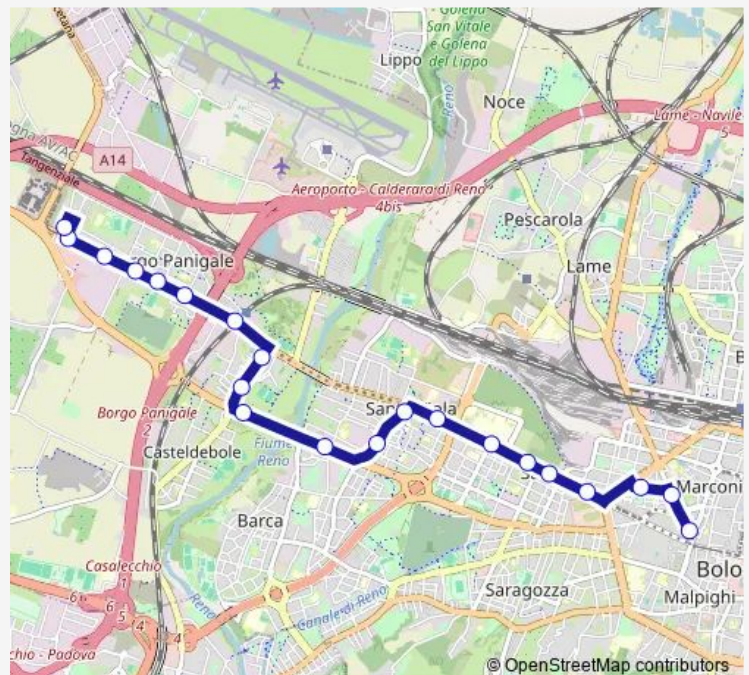

Santa Viola

Berretta Rossa - Opificio Golinelli

Ospedale Maggiore

Timavo

Saffi

SAN PIO V

Porta SAN Felice

SAN Felice

Lame

Route schedule

Normandia — Lame

Monday	05:05-00:39 ⁺¹
Tuesday	05:05-00:39 ⁺¹
Wednesday	05:05-00:39 ⁺¹
Thursday	05:05-00:39 ⁺¹
Friday	05:05-00:39 ⁺¹
Saturday	05:05-00:40 ⁺¹
Sunday	05:05-00:39 ⁺¹

Route info

Direction: Normandia

Stops: 19

Trip Duration: 0 hour 28 min

23 — Lame - Normandia

Direction

Lame — Lavino DI Mezzo

25 stops

[Open route schedule](#)