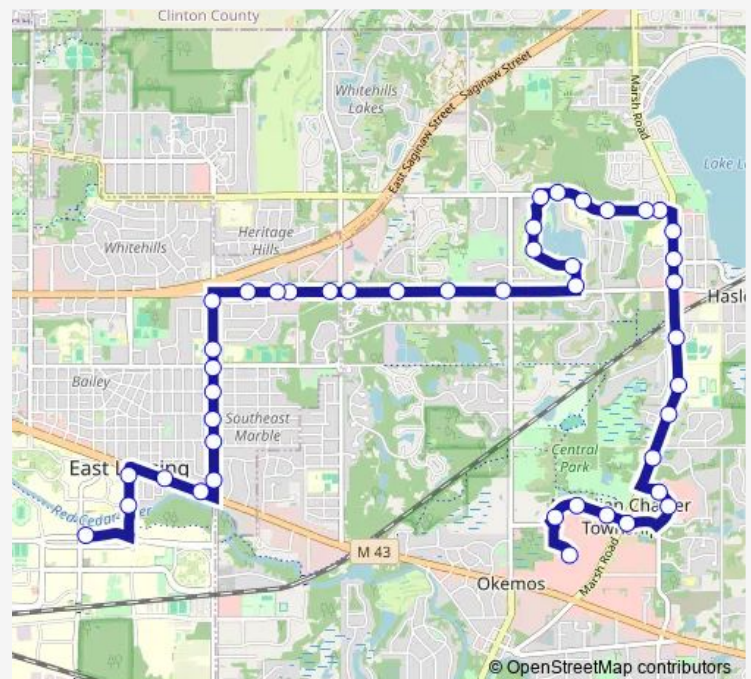

EBD Central Park past Marsh

NBD Times Square past Central Park

NBD Times Square before Marsh

NBD Marsh before Tihart Rd

NBD Marsh past Huntsville Rd

NBD Marsh past Rolling Hills Dr

NBD Marsh past Franklin St

NBD Marsh past Haslett Rd

NBD Marsh past Lake Rd

NBD Marsh before Lake Lansing Rd

WBD Lake Lansing past Martinus St

WBD Lake Lansing past Cypress St

WBD Lake Lansing past Buena Pkwy

WBD Lake Lansing past Bayonne

WBD Lake Lansing past Bois Isle

SBD Lacadumont past Lake Lansing

SBD Lacadumont near #2074

Route schedule

Meridian Mall — WBD Shaw before Farm Lane

Monday	06:05-20:15
Tuesday	07:15-20:15
Wednesday	09:35-21:25
Thursday	06:05-21:25
Friday	06:05-21:25
Saturday	08:25-19:30
Sunday	—

Route info

Direction: Meridian Mall

Stops: 44

Trip Duration: 0 hour 30 min

23 — MSU - Okemos - Haslett

SBD Lacadumont past Lake Lansing

SBD Lacadumont before Bois Isle

SBD Bois Isle before Haslett Rd