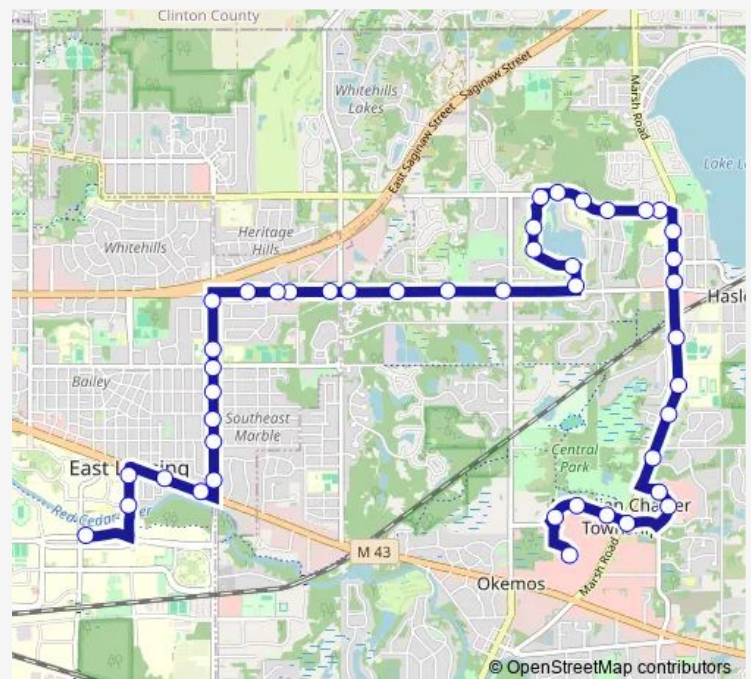

EBD Central Park past Marsh

NBD Times Square past Central Park

NBD Times Square before Marsh

NBD Marsh before Tihart Rd

NBD Marsh past Huntsville Rd

NBD Marsh past Rolling Hills Dr

NBD Marsh past Franklin St

NBD Marsh past Haslett Rd

NBD Marsh past Lake Rd

NBD Marsh before Lake Lansing Rd

WBD Lake Lansing past Martinus St

WBD Lake Lansing past Cypress St

WBD Lake Lansing past Buena Pkwy

WBD Lake Lansing past Bayonne

WBD Lake Lansing past Bois Isle

SBD Lacadumont past Lake Lansing

SBD Lacadumont near #2074

Route schedule

Meridian Mall — WBD Shaw before Farm Lane

Monday	06:05-21:25
Tuesday	06:05-21:25
Wednesday	06:05-21:25
Thursday	06:05-21:25
Friday	06:05-21:25
Saturday	08:25-19:30
Sunday	—

Route info

Direction: Meridian Mall

Stops: 44

Trip Duration: 0 hour 30 min

23 — MSU - Okemos - Haslett

SBD Lacadumont past Lake Lansing

SBD Lacadumont before Bois Isle

SBD Bois Isle before Haslett Rd