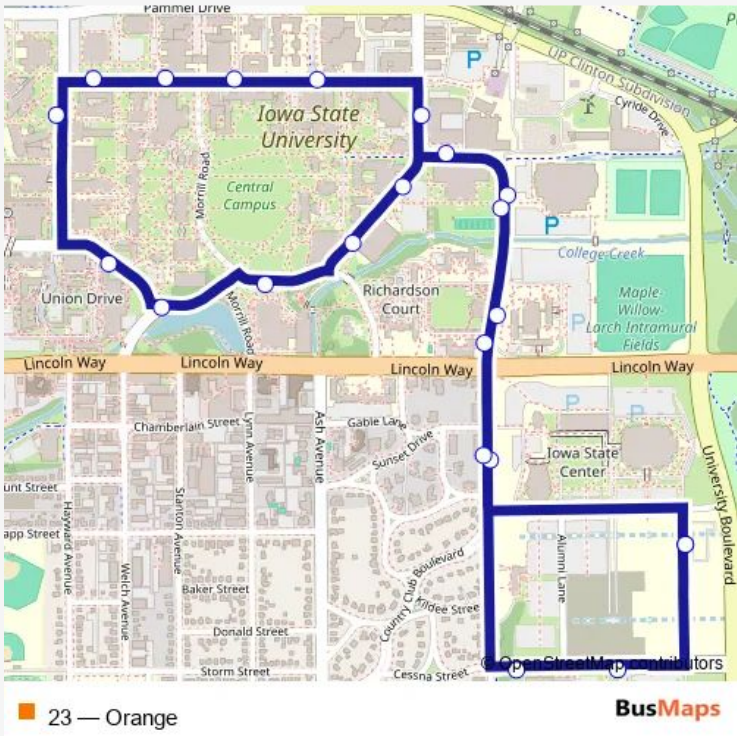

Bus 23 Orange

[Go to website](#)

Direction
 Iowa State Center — Iowa State Center
 22 stops
[Open route schedule](#)

- Iowa State Center
- Beach Avenue at Sunset Drive Northbound
- Maple Hall
- Lied Recreation
- General Services South
- General Services West
- Kildee Hall
- Physics Hall
- Gilman Hall
- Armory
- Howe Hall
- Upper Friley
- Lake Laverne North
- Memorial Union North
- Wallace Road at East Parking Deck
- Wallace Road at Forker Hall
- Beach Road at Forker Hall
- Beach Road at Linden Hall
- Beach Avenue at Sunset Drive Southbound
- South 4th Street at Beach Avenue Eastbound
- Jack Trice Stadium

Route schedule
 Iowa State Center — Iowa State Center

Monday	06:30-22:30
Tuesday	06:30-22:30
Wednesday	06:30-22:30
Thursday	06:30-22:30
Friday	06:30-18:56
Saturday	—
Sunday	—

Route info
 Direction: Iowa State Center
 Stops: 22
 Trip Duration: 0 hour 21 min

23 Bus time schedules and route maps are available in an offline PDF at busmaps.com. Use the busmaps.com website to see live bus times, train schedule or subway schedule, and step-by-step directions for all public transit in Nevada

The schedule is provided in the local timezone. Times with "(+1)" indicate departures on the next day.

PDF file created on 2025-01-16

2024 BusMaps.com - All Rights Reserved