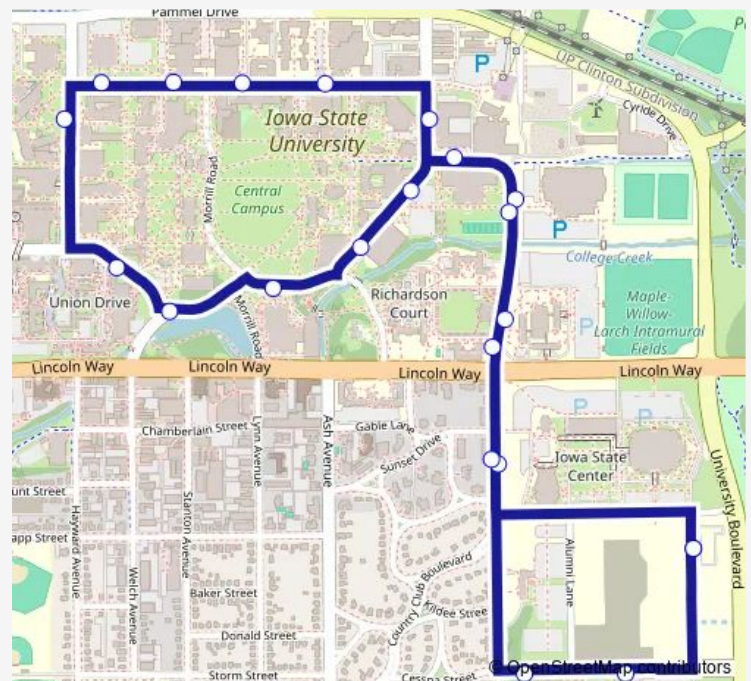

Howe Hall

Upper Friley

Lake Laverne North

Memorial Union North

Wallace Road at East Parking Deck

Wallace Road at Forker Hall

Beach Road at Forker Hall

Beach Road at Linden Hall

Beach Avenue at Sunset Drive Southbound

South 4th Street at Beach Avenue Eastbound

Jack Trice Stadium

Route schedule

Iowa State Center — Iowa State Center

Monday 06:30-22:30

Tuesday 06:30-22:30

Wednesday 06:30-22:30

Thursday 06:30-22:30

Friday 06:30-18:56

Saturday —

Sunday —

Route info

Direction: Iowa State Center

Stops: 22

Trip Duration: 0 hour 23 min

23 — Orange

23 Bus time schedules and route maps are available in an offline PDF at busmaps.com. Use the busmaps.com website to see live bus times, train schedule or subway schedule, and step-by-step directions for all public transit in Nevada