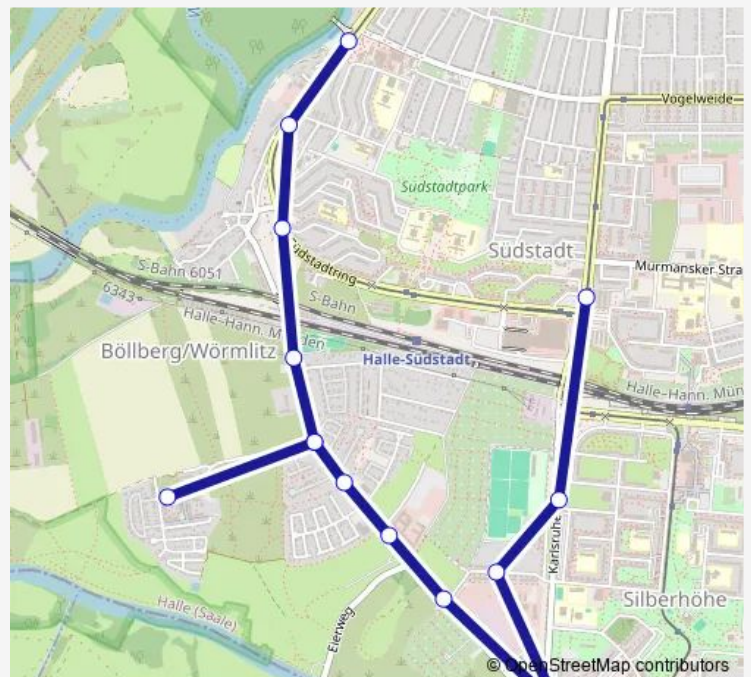

### Direction

undefined — undefined

0 stops

[Open route schedule](#)

### Route info

Direction:

Stops: 0

Trip Duration: — min

■ 23 — Bus 23

## Route info

Direction: Halle (Saale), Südstadt

Stops: 16

Trip Duration: 0 hour 19 min

## Route info

Direction: Halle (Saale), Südstadt

Stops: 6

Trip Duration: 0 hour 7 min