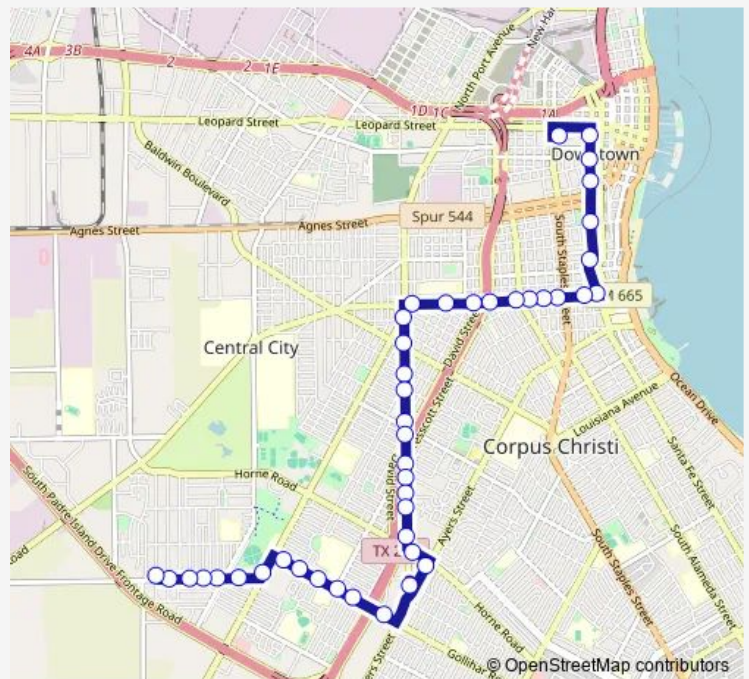

[Go to website](#)

Direction
 Staples Street Station Bay F — West Point @ Molina
 43 stops
[Open route schedule](#)

Staples Street Station Bay F

321-Tanachua @ Leopard

322-Tanachua @ Comanche

323-Tanachua @ Kinney

Port @ Tarlton

Route schedule

Staples Street Station Bay F — West Point @ Molina

Monday	05:30-19:30
Tuesday	05:30-19:30
Wednesday	05:30-19:30
Thursday	05:30-19:30
Friday	05:30-19:30
Saturday	05:30-19:30
Sunday	07:58-19:30

Route info

Direction: Staples Street Station Bay F

Stops: 43

Trip Duration: 0 hour 42 min

23 — Molina

165-Port @ Guadalupe

166-3301 Port @Crosstown

167-Port across Sth gate

Sunday —

Route info

Direction: West Point @ Molina

Stops: 54

Trip Duration: 0 hour 43 min

945-Port @ Post Office

150-Port @ Pearse

9027-Port @ Home Depot