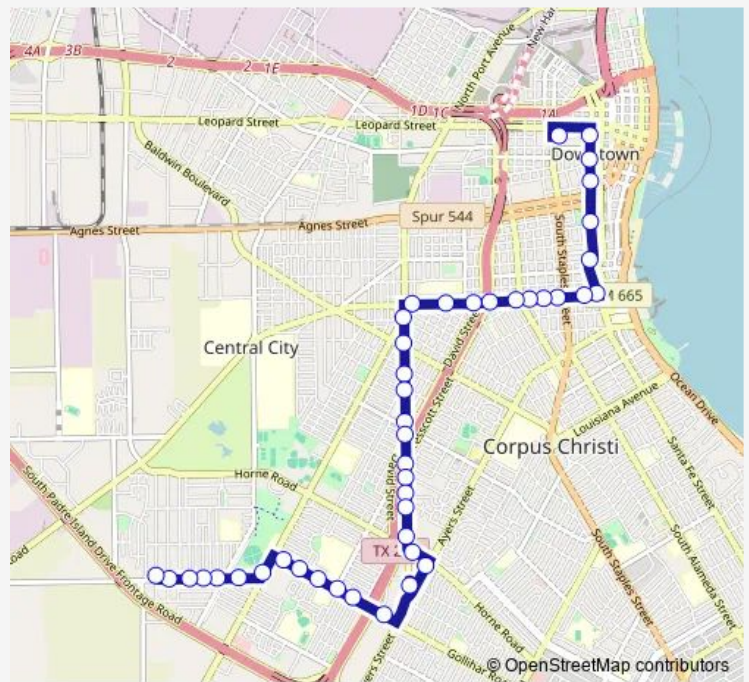

Port @ Tarlton

Route schedule

Staples Street Station Bay F — West Point @ Molina

Monday	05:30-19:30
Tuesday	05:30-19:30
Wednesday	05:30-19:30
Thursday	05:30-19:30
Friday	05:30-19:30
Saturday	05:30-19:30
Sunday	07:58-19:30

Route info

Direction: Staples Street Station Bay F

Stops: 43

Trip Duration: 0 hour 42 min

23 — Molina

165-Port @ Guadalupe

166-3301 Port @Crosstown

167-Port across Sth gate

Sunday —

Route info

Direction: West Point @ Molina

Stops: 54

Trip Duration: 0 hour 43 min

945-Port @ Post Office

150-Port @ Pearse

9027-Port @ Home Depot