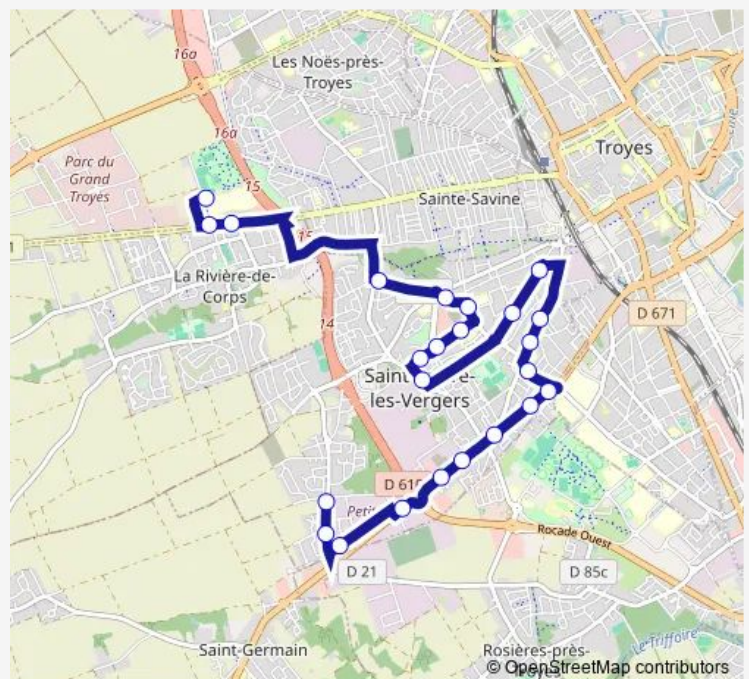

Thursday 07:10

Friday 07:10

Saturday —

Sunday —

Route info

Direction: Comte

Stops: 24

Trip Duration: 0 hour 32 min

23 — ST Andre-Campus Herriot

Trois Gateaux

Maladiere

Campus Herriot

Direction

Campus Herriot — Comte

22 stops

[Open route schedule](#)

Campus Herriot

Maladiere

Trois Gateaux

N. Dame DES Pres

Abbayes

ILE Germaine

Mederic

Leclerc

Monday 17:45

Tuesday 17:45

Wednesday 12:00

Thursday 17:45

Friday 17:45

Saturday —

Sunday —

Route info