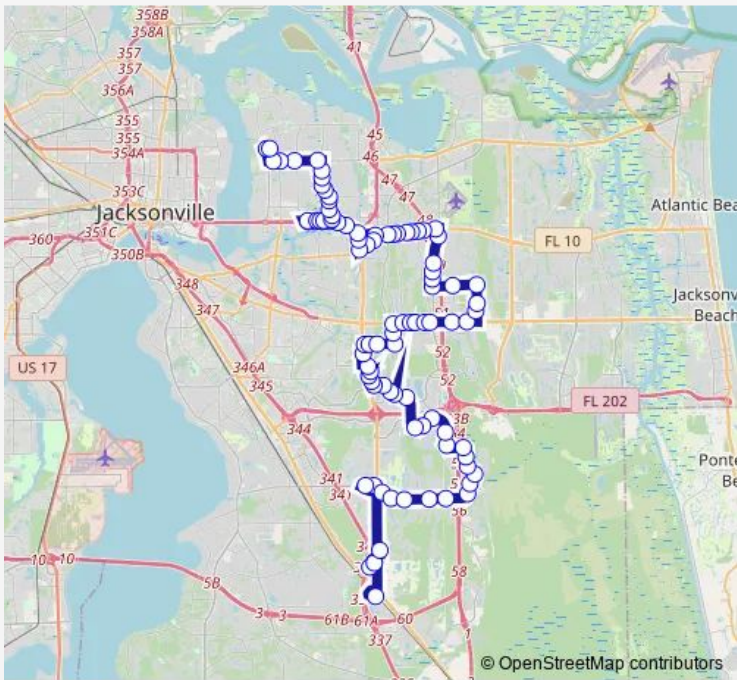

Bus 23 Townsend/Southside

[Go to website](#)

Direction
 Avenues Walk Park-n-Ride — Holly Bell Dr + Tall Pine Ln
 94 stops
[Open route schedule](#)

- Avenues Walk Park-n-Ride
- 9930 Deercreek Club Blvd
- Avenues Mall
- Deercreek Club Rd + Southside Blvd
- Square Lake Blvd + Target
- Old Baymeadows Rd. & Southside Blvd. fs
- Old Baymeadows Rd. & Baymeadows Rd.
- Baymeadows Rd & OPP Baymeadows Apts EB Fs
- Baymeadows Rd & Baymeadows Apts EB Fs
- Baymeadows Rd & Hampton Ridge Blvd EB Fs
- Baymeadows Rd & Hampton Landing Dr EB Fs
- Baymeadows Rd & Reedy Branch Dr EB Fs
- Baymeadows Rd E & R G Skinner Pkwy NB Fs
- Baymeadows Rd E & Sweetwater Pkwy NB Fs
- Baymeadows Rd E & 9A/Baymeadows Regional Park NB F
- Baymeadows Rd E & OPP Stonebridge Vil NB Fs
- Baymeadows Rd E & Lake Mead Ave NB Fs
- Gate Pkwy & OPP Ozark Dr WB Fs
- Gate Pkwy & Point Meadows Rd WB Fs
- Gate Pkwy & Burnt Mill Rd WB Fs
- Gate Pkwy & OPP Downshire Way WB Fs

Route schedule
 Avenues Walk Park-n-Ride — Holly Bell Dr + Tall Pine Ln

Monday	07:10-21:50
Tuesday	07:10-21:50
Wednesday	07:10-21:50
Thursday	07:10-21:50
Friday	07:10-21:50
Saturday	06:55-19:55
Sunday	06:55-20:15

Route info
 Direction: Avenues Walk Park-n-Ride
 Stops: 94
 Trip Duration: 1 hour 53 min

23 — Townsend/Southside **BusMaps**

Gate Pkwy & OPP Yellow Fin Dr WB Fs

Gate Pkwy & Burnt Mill Rd WB Fs

10151 Gate Pkwy

Hogan Rd + Ruby Dr

Eve Dr + Anders Blvd

Anders Blvd + Eve Dr

Anders Blvd + Peach Dr

Anders Blvd + Forest Blvd

Forest Blvd + Antioch Rd

Forest Blvd + Beach Blvd

Beach Blvd + Anniston Rd