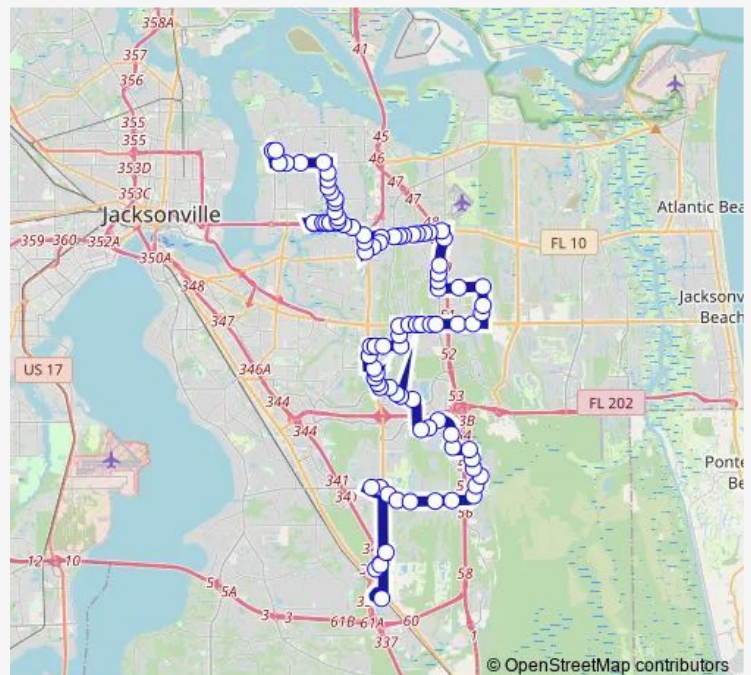

Baymeadows Rd E & OPP Stonebridge Vil NB Fs

Baymeadows Rd E & Lake Mead Ave NB Fs

Gate Pkwy & OPP Ozark Dr WB Fs

Gate Pkwy & Point Meadows Rd WB Fs

Gate Pkwy & Burnt Mill Rd WB Fs

Gate Pkwy & OPP Downshire Way WB Fs

**Route schedule**

Avenues Walk Park-n-Ride — Holly Bell Dr + Tall Pine Ln

Monday 07:10-21:50

Tuesday 07:10-21:50

Wednesday 07:10-21:50

Thursday 07:10-21:50

Friday 07:10-21:50

Saturday 06:55-19:55

Sunday 06:55-20:15

**Route info**

Direction: Avenues Walk Park-n-Ride

Stops: 94

Trip Duration: 2 hour 12 min

23 — Townsend/Southside

Gate Pkwy & OPP Yellow Fin Dr WB Fs

Gate Pkwy & Burnt Mill Rd WB Fs

Touchton Rd + Southside Blvd

Hogan Rd + Ruby Dr

Eve Dr + Anders Blvd

Anders Blvd + Eve Dr

Anders Blvd + Peach Dr

Anders Blvd + Forest Blvd

Forest Blvd + Antioch Rd

Forest Blvd + Beach Blvd