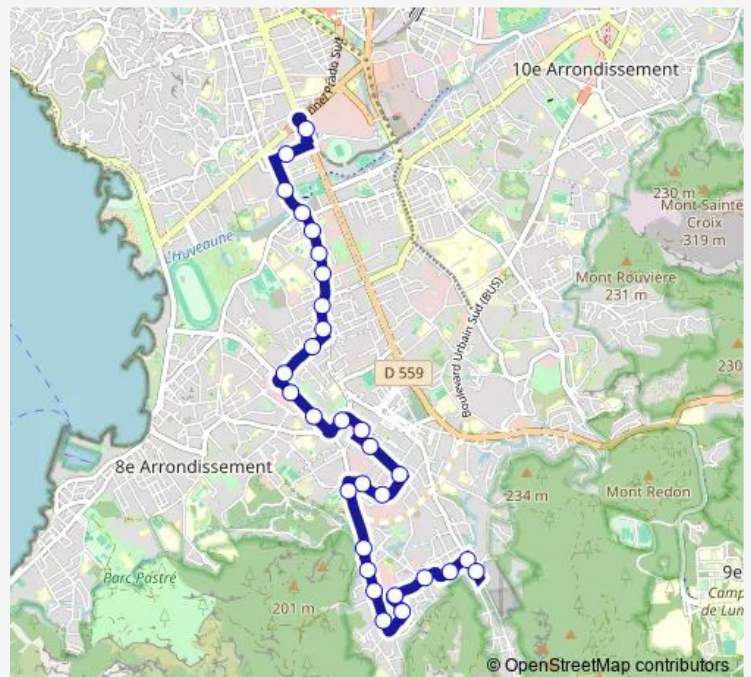

Sormiou Roy d'Espagne

Route schedule

Métro Rond Point du Prado — Beauvallon

Monday	04:30-00:55 ⁺¹
Tuesday	04:30-00:55 ⁺¹
Wednesday	04:30-00:55 ⁺¹
Thursday	04:30-00:55 ⁺¹
Friday	04:30-00:55 ⁺¹
Saturday	04:30-00:55 ⁺¹
Sunday	05:30-00:55 ⁺¹

Route info

Direction: Métro Rond Point du Prado

Stops: 30

Trip Duration: 0 hour 28 min

Sormiou Jarre

CC Sormiou

Sormiou Cayolle

La Cayolle

Terrasses de Sormiou

Colgate Valette

Colgate Agelasto

Morgiou Beauvallon

Beauvallon

Direction

Beauvallon — Métro Rond Point du Prado

30 stops

Friday 04:50-00:25⁺¹

Saturday 04:53-00:25⁺¹

Sunday 05:55-00:25⁺¹

Route info

Direction: Beauvallon

Stops: 30

Trip Duration: 0 hour 26 min

Grand St Giniez