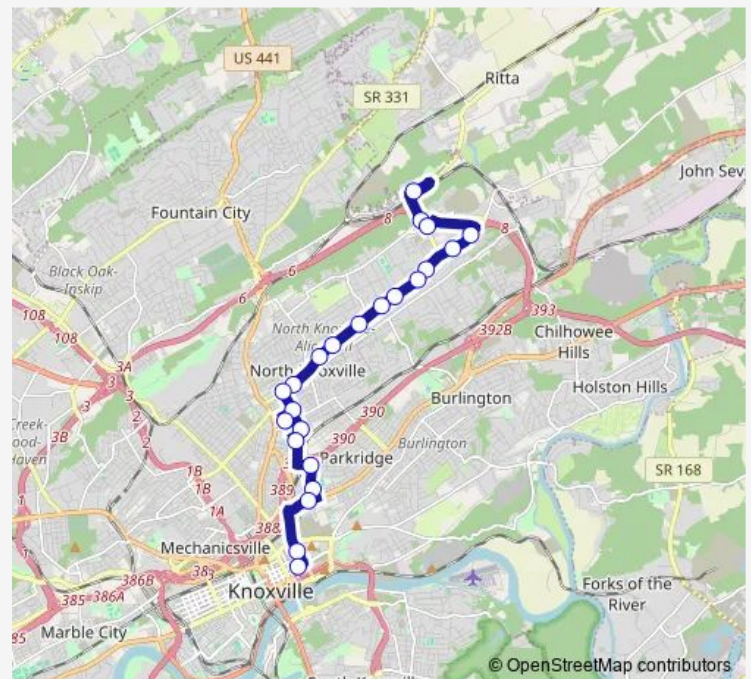

Sixth Ave SB before Cecil Ave

8th Ave SB and Gillespie Ave

Sixth Ave SB and Grainger Ave

Washington Pike EB and Winona St

Winona St SB before Fifth Avenue

Magnolia Ave WB and Jessamine St

Route schedule

Target (greenway) — Knoxville Station Bay D

Monday 08:25-18:25

Tuesday 08:25-18:25

Wednesday 08:25-18:25

Thursday 08:25-18:25

Friday 08:25-18:25

Saturday —

Sunday —

Route info

Direction: Target (greenway)

Stops: 23

Trip Duration: 0 hour 40 min

23 — 23 Millertown

Hall of Fame Dr SB Mid-Block before Church Ave

Knoxville Station Bay D

Direction

Knoxville Station Bay L — Target (greenway)

Saturday	—
----------	---

Sunday	—
--------	---

Route info

Direction: Knoxville Station Bay L

Stops: 25

Trip Duration: 0 hour 40 min

23 Bus time schedules and route maps are available in an offline PDF at busmaps.com. Use the busmaps.com website to see live bus times, train schedule or subway schedule, and step-by-step directions for all public transit in Knoxville