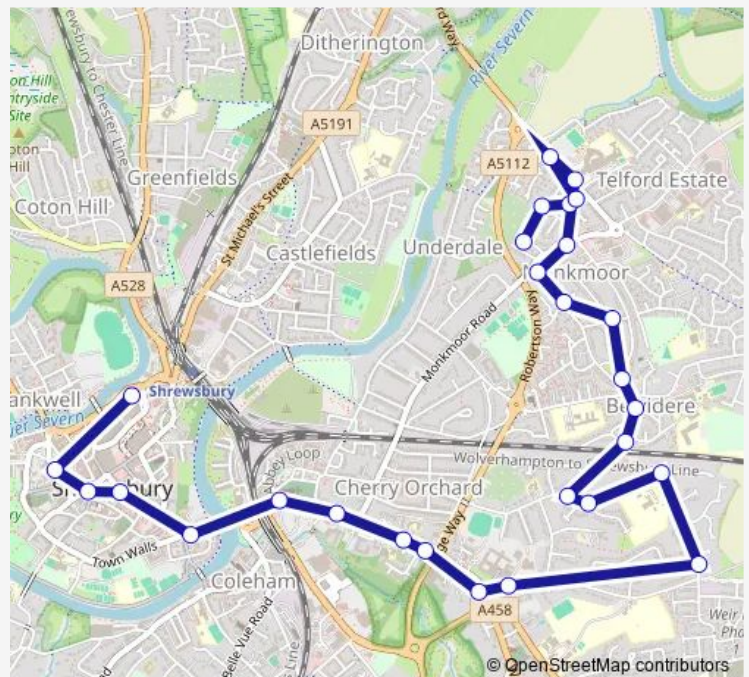

### Direction

Bus Station — No. 13

21 stops

[Open route schedule](#)

Bus Station

St Mary's Church Town Services

Dogpole

Bridge

### Route schedule

Bus Station — No. 13

Monday 08:17-17:17

Tuesday 08:17-17:17

Wednesday 08:17-17:17

Thursday 08:17-17:17

Friday 08:17-17:17

Saturday 08:17-17:17

### Route info

Direction: Bus Station

Stops: 21

Trip Duration: 0 hour 17 min

23 — Shrewsbury Bus Stn - Belvidere - Monkmoor

## Direction

No. 13 — Bus Station

28 stops

[Open route schedule](#)

No. 13

Aston Butts Jct

Rushton Road Jct

No. 4