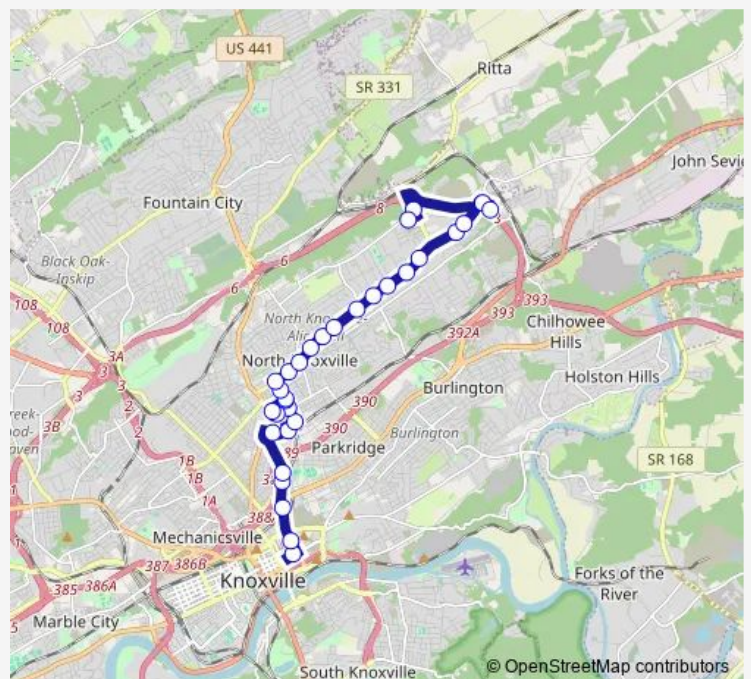

Washington at Fairview

Washington Pk @ Nadine St

Nadine St SB @ Coker Ave

Nadine St SB @ Mccroskey Ave

Nadine St SB @ Cecil Ave

Route schedule

Charlie Haun WB Aft Washington PK (New) — Knoxville Station Hall of Fame

Monday	05:30-22:55
Tuesday	05:30-22:55
Wednesday	05:30-22:55
Thursday	05:30-22:55
Friday	05:30-22:55
Saturday	07:30-22:55
Sunday	07:30-19:30

Route info

Direction: Charlie Haun WB Aft Washington PK (New)

Stops: 29

Trip Duration: 0 hour 40 min

23 — 23 Millertown/Fairmont

8th Ave SB @ Gillespie Ave

Sixth Ave at Grainger Ave

Grainger Ave WB @ 4th Ave

Grainger Ave WB @ Broadway St

Hall of Fame Dr SB @ Gill Ave

Thursday 08:30-15:30

Friday 08:30-15:30

Saturday —

Sunday —

Route info

Direction: Charlie Haun WB Aft Washington PK (New)

Stops: 25

Trip Duration: 0 hour 40 min