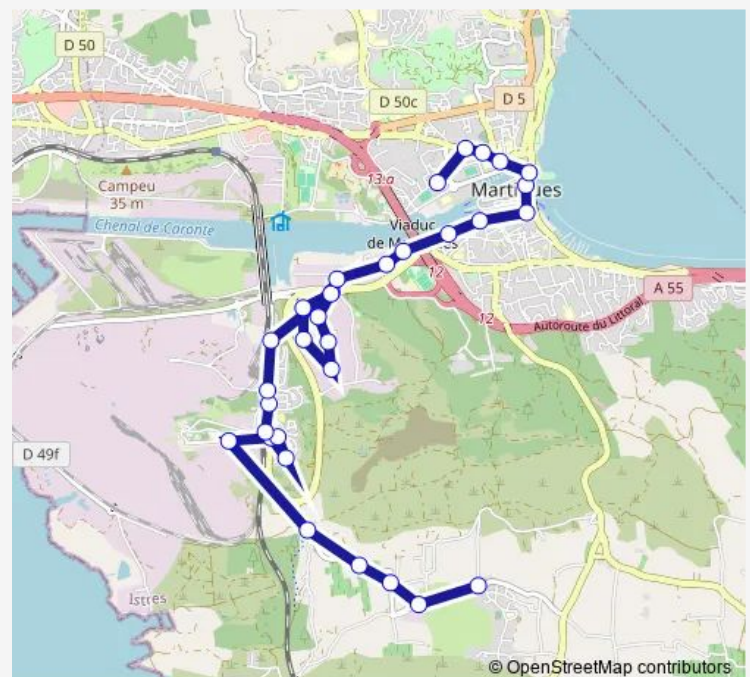

Bus 23 PEM - La Gravade

[Go to website](#)

Direction

Guy Moquet — Arc en Ciel

50 stops

[Open route schedule](#)

Guy Moquet

Mas de Pouane 2

Mas de Pouane 1

Le Pauvre Homme

Gambaccini

Les Cigales

L'Astrée

Le Maroc

Ecole d'Infirmière

Hôpital Pagnol

La Colline

Di Lorto

Centre Commercial

Canto Perdrix

Les Vagues

Les 4 Vents

Le Lavandin

Les Moulins

Notre Dame

Capucins

Gabriel Péri

Route schedule

Guy Moquet — Arc en Ciel

Monday	05:50
Tuesday	05:50
Wednesday	05:50
Thursday	05:50
Friday	05:50
Saturday	—
Sunday	—

Route info

Direction: Guy Moquet

Stops: 50

Trip Duration: 0 hour 50 min

23 — PEM - La Gravade

BusMaps