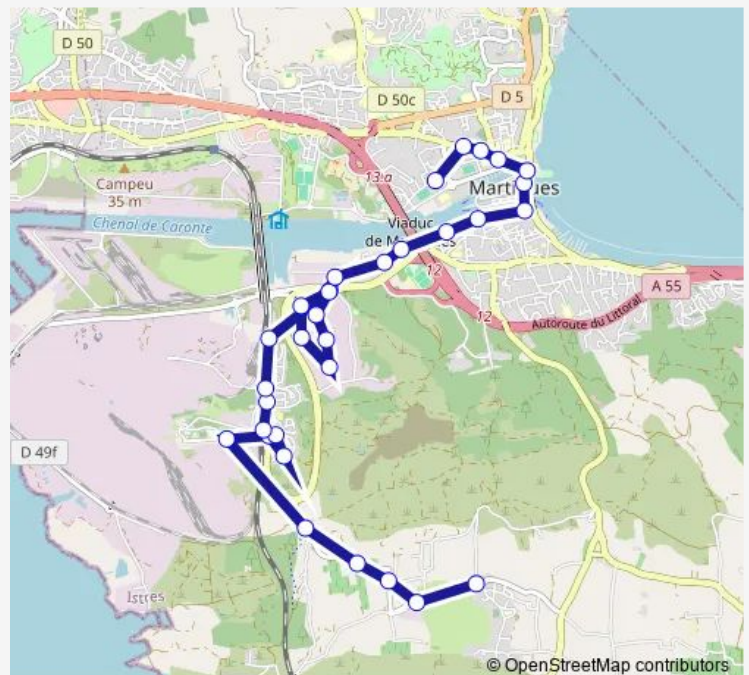

Notre Dame

Capucins

Gabriel Péri

Route schedule

Guy Moquet — Arc en Ciel

Monday	05:50
Tuesday	05:50
Wednesday	05:50
Thursday	05:50
Friday	05:50
Saturday	05:50
Sunday	05:50

Route info

Direction: Guy Moquet

Stops: 50

Trip Duration: 0 hour 50 min

23 — PEM - La Gravade

CLG Wallon

Paradis

Kennedy

Coopérative

Pôle d'Echange