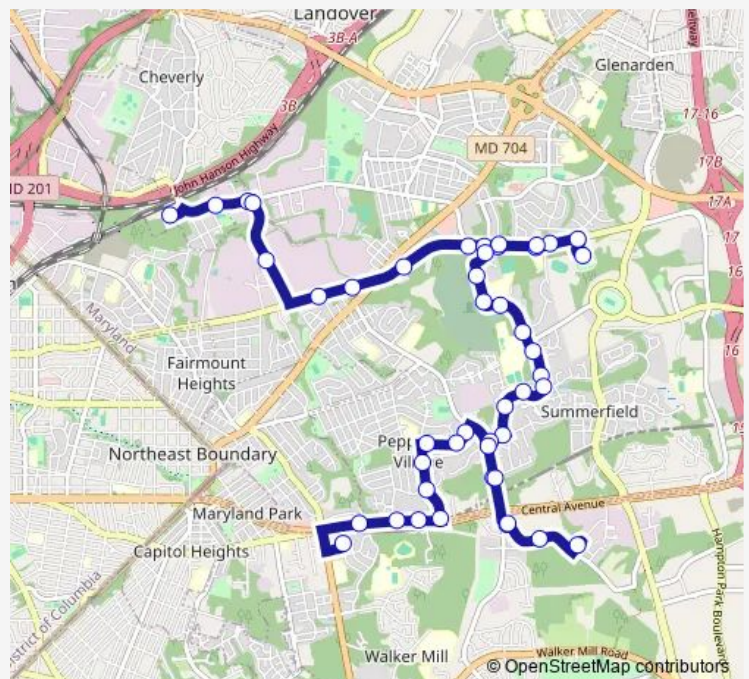

Bus 23 Addison Road Metrorail Station/ Sheriff Road

[Go to website](#)

Direction

Cheverly Metrorail Station at Bus Bay D — Addison Road Metrorail Station at Bus Bay A

46 stops

[Open route schedule](#)

- Cheverly Metrorail Station at Bus Bay D
- Columbia Park Road at 64th Avenue
- Columbia Park Road at Opp. ABC Supply Company
- Columbia Park Road at Cabin Branch Drive
- Cabin Branch Drive at Opp. Whole Foods Entrance
- Sheriff Road at Opp. Giant Food Landover Distr. Center
- Sheriff Road at M.L.King Jr. Highway (Md. Rte. 704)
- Sheriff Road at First Baptist Church Of Highland Park
- Sheriff Road at Opp. Belle Haven Drive
- Sheriff Road at Village Green Drive
- Sheriff Road at Opp. Dutch Village Drive
- Sheriff Road at William Paca Elementary School
- Sheriff Road at Harvey Drive
- Prince George's Sports & Learning Complex
- Sheriff Road at Eaton Square Apartments
- Sheriff Road at Opp. William Paca Elementary School
- Sheriff Road at 1700 Dutch Village Drive
- Village Green Drive at Sheriff Road
- Belle Haven Drive at Belle Haven Court
- Belle Haven Drive at Nalley Road
- Nalley Road at Nalley Terrace

Route schedule

Cheverly Metrorail Station at Bus Bay D — Addison Road Metrorail Station at Bus Bay A

Monday	06:00-18:00
Tuesday	06:00-18:00
Wednesday	06:00-18:00
Thursday	06:00-18:00
Friday	06:00-18:00
Saturday	06:00-18:00
Sunday	—

Route info

Direction: Cheverly Metrorail Station at Bus Bay D

Stops: 46

Trip Duration: 0 hour 32 min

23 — Addison Road Metrorail Station/ Sheriff Road

Nalley Road at Capital View Drive

Nalley Road at Michele Drive

Central Avenue at Daimler Drive

Central Avenue at Opp. Cindy Lane

Central Avenue at Soper Lane

Addison Road Metrorail Station at Bus Bay A

Direction

Addison Road Metrorail Station at Bus Bay A — Cheverly Metrorail Station at Bus Bay D