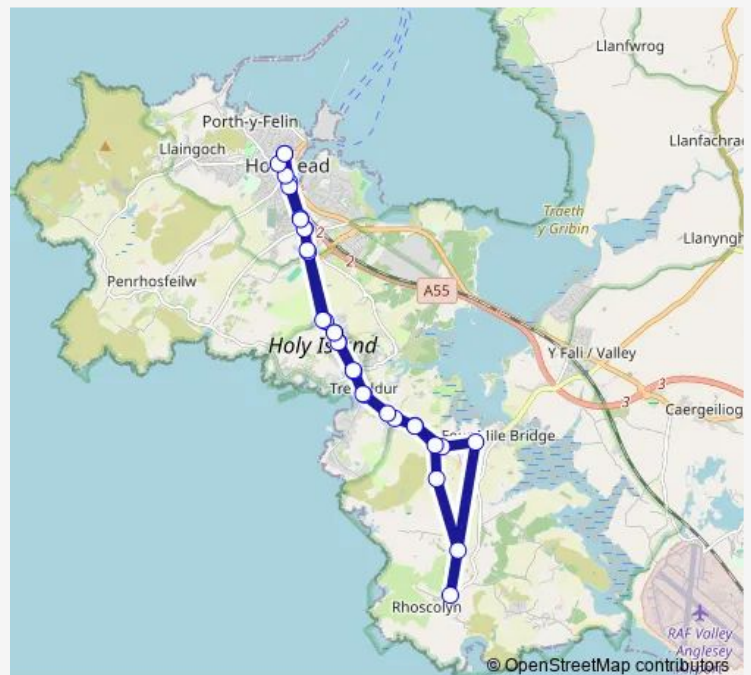

Bus 23 Holyhead - Holyhead via Rhoscolyn

[Go to website](#)

Direction

Summer Hill — Summer Hill

32 stops

[Open route schedule](#)

Summer Hill

Holyhead Railway Station

Thursday 15:00

Friday 15:00

Saturday 15:00

Sunday —

Route info

Direction: Summer Hill

Stops: 32

Trip Duration: 0 hour 38 min

Holyhead Railway Station

Holyhead Clock

Hill Street Car Park

Summer Hill

Direction

Summer Hill — Summer Hill

31 stops

[Open route schedule](#)