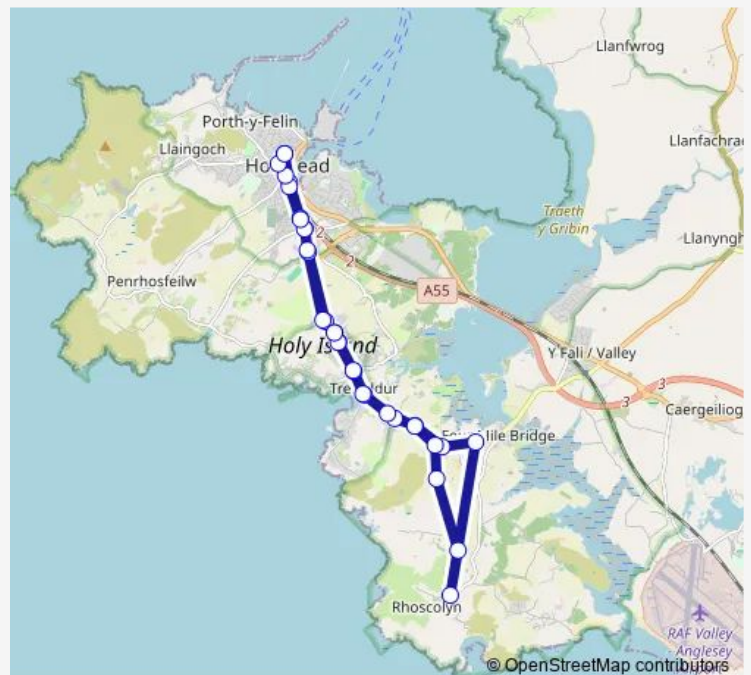

Beach Car Park

### Route schedule

Summer Hill — Summer Hill

Monday 15:00

Tuesday 15:00

Wednesday 15:00

Thursday 15:00

Friday 15:00

Saturday 15:00

### Route info

Direction: Summer Hill

Stops: 32

Trip Duration: 0 hour 38 min

23 — Holyhead - Holyhead via Rhoscolyn

Square

Penrallt Road

Hunters Chase

## Route info

Direction: Summer Hill

Stops: 31

Trip Duration: 0 hour 39 min

Kingsland Hill

Forresters

Holyhead Railway Station

Holyhead Clock