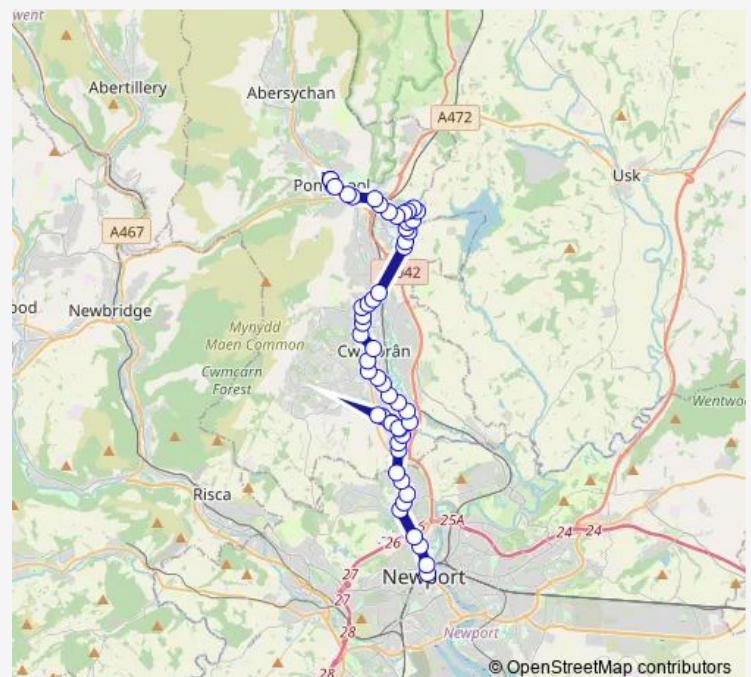

Greenhouse

Star Row

Court Farm

Route schedule

Market Square 18 — Town Hall 3

Monday 13:40

Tuesday 13:40

Wednesday 13:40

Thursday 13:40

Friday 13:40

Saturday —

Sunday —

Route info

Direction: Market Square 18

Stops: 54

Trip Duration: 0 hour 58 min

23 — Pontypool - Newport

Oakfield Road

Autopia

Grange Road

Rose & Crown

Brookfield Primary School

Cwmbran Bus Station Stand F

Pontnewydd Workingmen`s Club