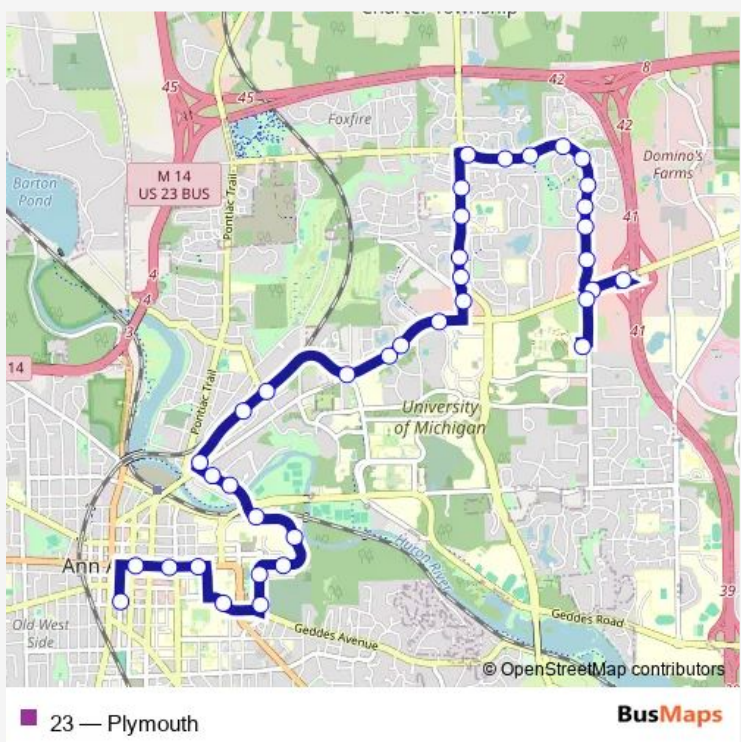

## Bus 23 Plymouth

[Go to website](#)

**Direction**  
 BTC - Fourth Ave Stop 1 — Green Rd Park n Ride  
 37 stops  
[Open route schedule](#)

- BTC - Fourth Ave Stop 1
- S - Huron east of 5th
- Huron + State
- S - Huron east of Ingalls
- Geddes + Cctc
- Observatory + N University
- Observatory + Washington H
- Univ of Michigan - Mott Hospital
- E Medical Center Dr + Taubman Ctr
- E Medical Center Dr + Rogel Cancer Ctr
- Maiden Lane + Maiden Ln Ct
- Maiden Lane + Nielson
- Broadway + Maiden Ln
- Plymouth Brookside Apts
- Plymouth + Jones
- Plymouth + Murfin
- Plymouth Rd + Bishop Rd.
- Plymouth Rd + Beal
- Plymouth + EPA lab
- Nixon + Plymouth
- Nixon + Aurora

Route schedule  
 BTC - Fourth Ave Stop 1 — Green Rd Park n Ride

Monday	06:00-23:45
Tuesday	06:00-23:45
Wednesday	06:00-23:45
Thursday	06:00-23:45
Friday	06:00-23:45
Saturday	07:15-23:45
Sunday	08:15-20:45

Route info  
 Direction: BTC - Fourth Ave Stop 1  
 Stops: 37  
 Trip Duration: 0 hour 42 min

Nixon + Sandlewood

Nixon + Clague School

Nixon + Westbury

Green + Maitland

Green + Whisperwood

Green + Sugarbush Park

## Route info

Direction: Green Rd Park n Ride

Stops: 39

Trip Duration: 0 hour 42 min

Plymouth + Barton

Maiden Lane + Broadway

Maiden Lane + Island

E Medical Center Dr + Rogel Cancer Ctr