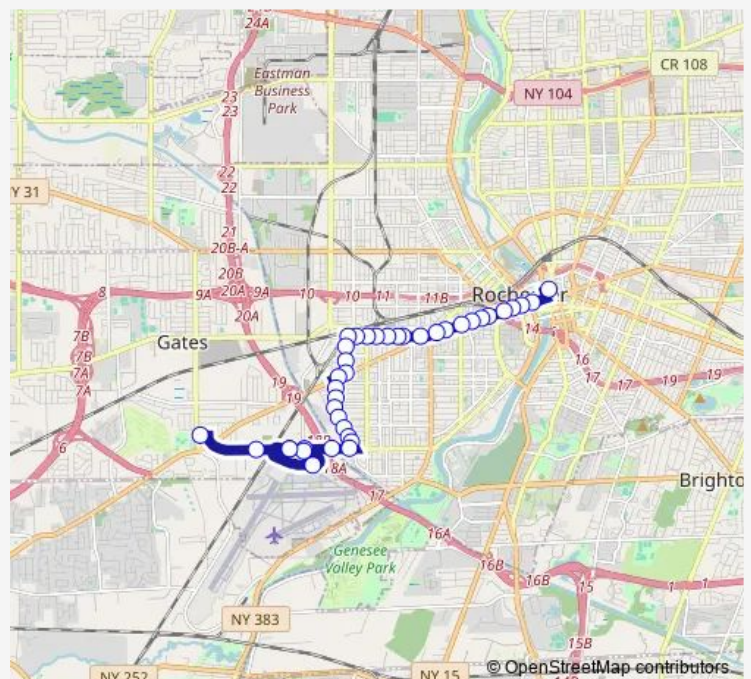

West & Lincoln

Lincoln & 114 Lincoln

Lincoln & Wilbur

Route schedule

TC- Gate 1 — Chili Walmart

Monday 05:30-23:30

Tuesday 05:30-23:30

Wednesday 05:30-23:30

Thursday 05:30-23:30

Friday 05:30-23:30

Saturday 06:30-23:30

Sunday 06:30-10:30

Route info

Direction: TC- Gate 1

Stops: 39

Trip Duration: 0 hour 30 min

23 — West Ave/Airport

Lincoln & Chili

Chili & Genesee Park

Genesee Park & Roxborough

Genesee Park & Marlborough

Genesee Park & Penhurst

Genesee Park & Raeburn

Genesee Park & Hillendale

Sunday 06:06-23:06

Route info

Direction: Chili Walmart

Stops: 35

Trip Duration: 0 hour 29 min

Main & Henion

Main & Edgewood

Main & Jefferson