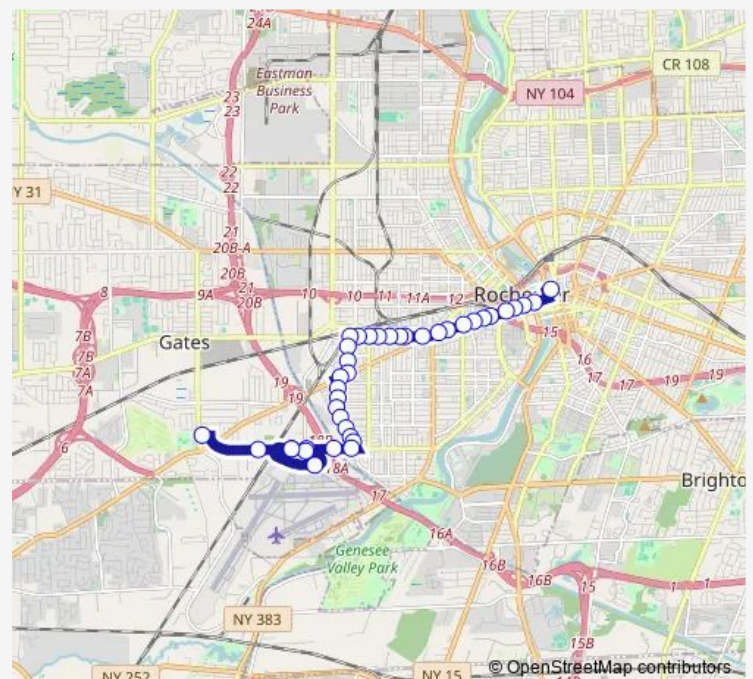

West & Lincoln

Lincoln & 114 Lincoln

Lincoln & Wilbur

Route schedule

TC- Gate 1 — Chili Walmart

Monday 05:30-23:30

Tuesday 05:30-23:30

Wednesday 05:30-23:30

Thursday 05:30-23:30

Friday 05:30-23:30

Saturday 06:30-23:30

Sunday 06:30-23:30

Route info

Direction: TC- Gate 1

Stops: 39

Trip Duration: 0 hour 30 min

23 — West Ave/Airport

Lincoln & Chili

Chili & Genesee Park

Genesee Park & Roxborough

Genesee Park & Marlborough

Genesee Park & Penhurst

Genesee Park & Raeburn

Genesee Park & Hillendale

Sunday 06:06-23:06

Route info

Direction: Chili Walmart

Stops: 35

Trip Duration: 0 hour 32 min

Main & Henion

Main & Edgewood

Main & Jefferson