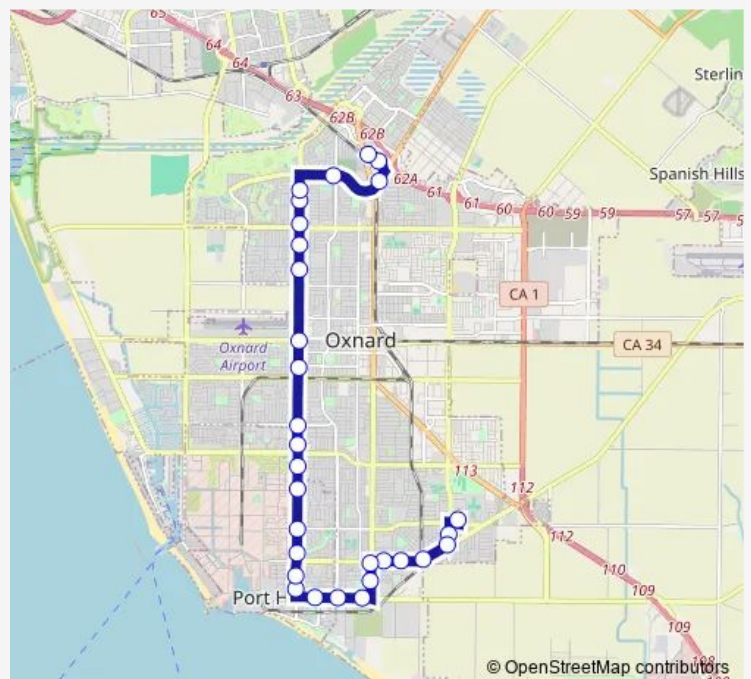

Ventura Rd & 5th

Ventura Rd & 9th

Ventura Road & Channel Islands

Ventura & Sunkist

Ventura Rd & Bard

Ventura Rd & Pleasant Valley

Ventura & Clara

Ventura & Scott

Thursday 06:45-20:25

Friday 06:45-20:25

Saturday —

Sunday —

Route info

Direction: Esplanade & Spur

Stops: 29

Trip Duration: 0 hour 38 min

Direction

Oxnard College (Lot A) — Esplanade & Spur

30 stops

[Open route schedule](#)

Oxnard College (Lot A)

Rose & Billings

Pleasant Valley & Rose

Pleasant Valley & Terrace

Stops: 30

Trip Duration: 0 hour 37 min

Ventura Rd & Holly

Vineyard & H

Vineyard & St. Mary's

Esplanade Shp Ctr

Esplanade & Spur

Direction