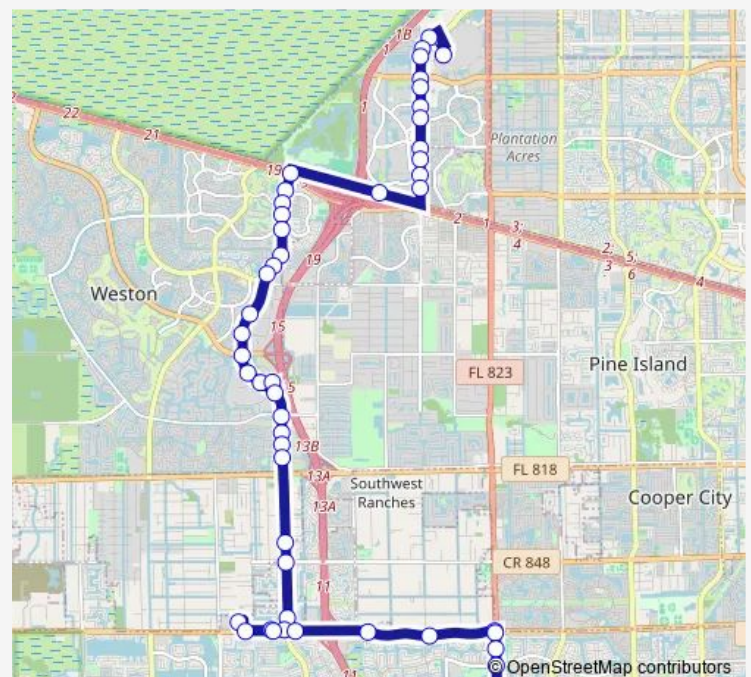

NW 136 A/NW 2 S

NW 136 A/NW 3 S

SR 84/International P

Weston R/SR 84

Weston R/NEW River CIR - (PK Cntr W)

Weston R/Blatt B

Weston R/Fairway Cir

Weston R/Saddle Club R

Weston R/S NEW River Cir

Weston R/Fairlake Trace

Weston R/Indian Trace

Route schedule

Sawgrass Mills — Pembroke Lakes Mall

Monday 06:10-18:50

Tuesday 06:10-18:50

Wednesday 06:10-18:50

Thursday 06:10-18:50

Friday 06:10-18:50

Saturday —

Sunday —

Route info

Direction: Sawgrass Mills

Stops: 50

Trip Duration: 1 hour 0 min

Weston R/South Post R

Weston R/Emerald W

Weston R/SW 41 S

Weston R/Emerald Park Cir

SW 160 A/Huntridge R

SW 160 A/Stirling R

SW 160 A/Sheridan S

Sheridan S/NW 160 A - (Dykes R)