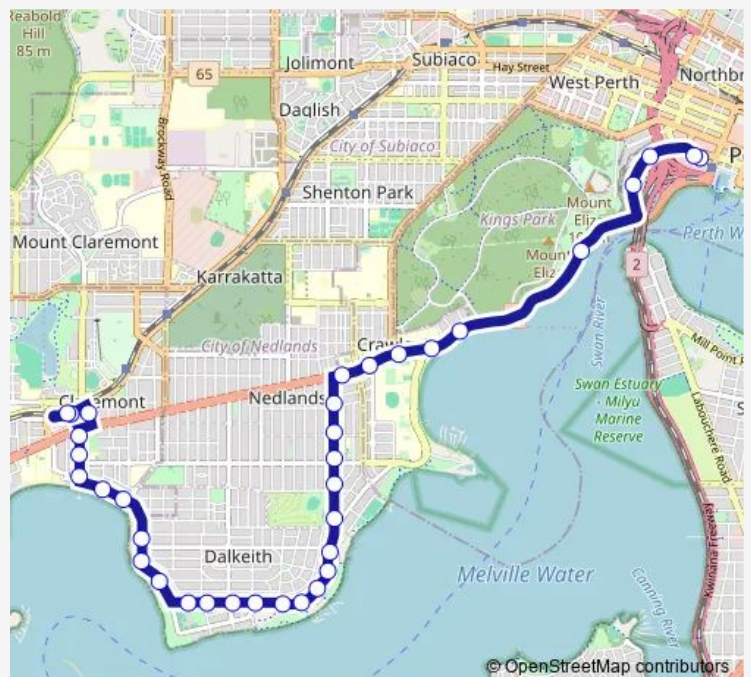

Direction

Elizabeth Quay Bus Stn Stand B4 — Claremont Stn Stand 3

35 stops

[Open route schedule](#)

- Elizabeth Quay Bus Stn Stand B4
- Elizabeth Quay Bus Stn Stand B1
- Mounts Bay Rd After Mitchell Fwy
- Mounts Bay Rd The Mount Hospital
- Mounts Bay Rd Old Swan Brewery
- Mounts Bay Rd Before Wingfield Av
- Mounts Bay Rd After Crawley Av
- Mounts Bay Rd Before Winthrop Av
- Stirling Hwy After Fairway
- Stirling Hwy After Broadway
- Bruce St After Clark St
- Bruce St Before Elizabeth St
- Bruce St Before Princess Rd
- Bruce St Before Melvista Av
- Bruce St Before The Avenue
- Birdwood Pde After Waratah Av
- Birdwood Pde Before Carroll St
- Birdwood Pde Before Sadlier St
- Birdwood Pde Before Throssell St
- Birdwood Pde Before Wavell Rd
- Beatrice Rd Before Curlew Rd

Stops: 35

Trip Duration: 0 hour 31 min

Beatrice Rd Before Adelma Rd

Beatrice Rd Before Wattle Av

Beatrice Rd Before Hynes Rd

Victoria Av Before Neville Rd

Victoria Av Before Leon Rd

Victoria Av After Philip Rd

Victoria Av After Bay Rd

Victoria Av After Warwick St

Bay View Tce After Victoria Av

Bay View Tce Claremont Primary School

Bay View Tce Before Stirling Hwy

Leura Av Before Gugerl St

Claremont Stn Stand 6

Claremont Stn Stand 3

Trip Duration: 0 hour 34 min

Stirling Hwy Uwa Cat Id 121

Mounts Bay Rd After Winthrop Av

Mounts Bay Rd After Hackett Dr

Mounts Bay Rd Before Wingfield Av

Mounts Bay Rd Old Swan Brewery

Mounts Bay Rd Mount Hospital