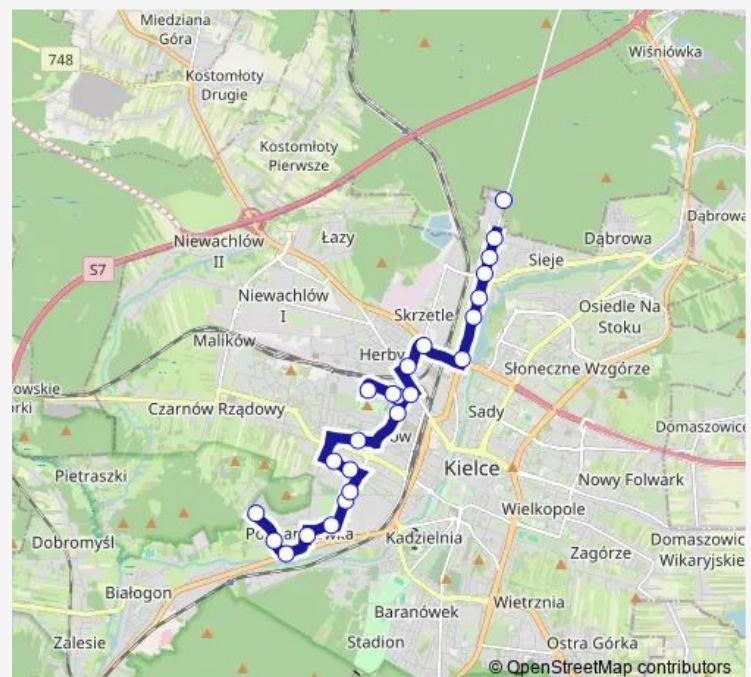

### Route schedule

Os. Podkarczówka — Areszt Śledczy

Monday 04:50-22:41

Tuesday 04:50-22:41

Wednesday 04:50-22:41

Thursday 04:50-22:41

Friday 04:50-22:41

Saturday 04:47-17:22

### Route info

Direction: Os. Podkarczówka

Stops: 24

Trip Duration: 0 hour 30 min

Zagnańska szkoła

Zagnańska

Areszt Śledczy

**Direction**

Areszt Śledczy — Os. Podkarczówka

26 stops

[Open route schedule](#)

Areszt Śledczy

Zagnańska

Zagnańska szkoła

Zagnańska / Witosa

Zagnańska / Piaski Małe

## Route info

Direction: Areszt Śledczy

Stops: 26

Trip Duration: 0 hour 38 min

23 Bus time schedules and route maps are available in an offline PDF at [busmaps.com](https://busmaps.com). Use the [busmaps.com](https://busmaps.com) website to see live bus times, train schedule or subway schedule, and step-by-step directions for all public transit in Kielce