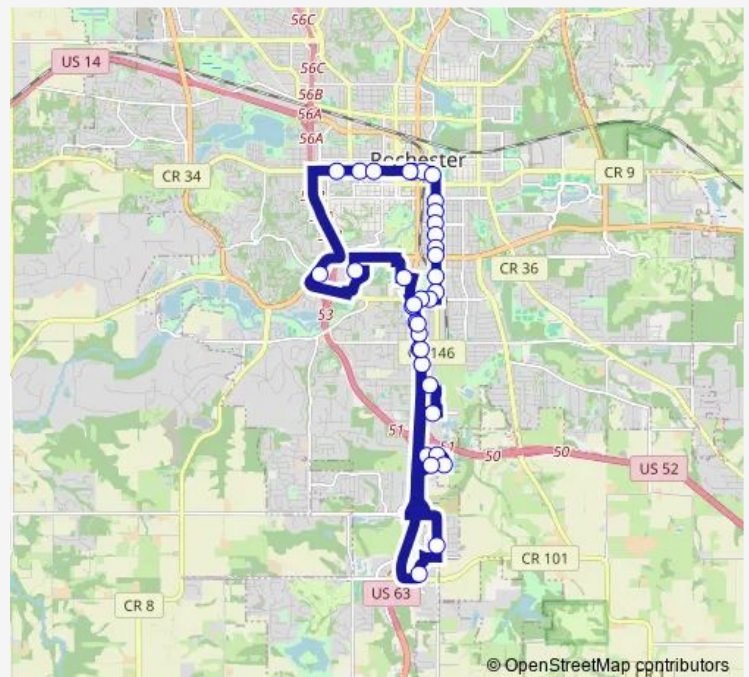

### Route schedule

Downtown Transit CTR F — Downtown Transit CTR F

Monday 19:15-20:45

Tuesday 19:15-20:45

Wednesday 19:15-20:45

Thursday 19:15-20:45

Friday 19:15-20:45

Saturday —

### Route info

Direction: Downtown Transit CTR F

Stops: 36

Trip Duration: 0 hour 51 min

Maine AVE SE AT Target South

28 ST SE AND E OF Bdwy AVE S

25 ST SE AT Walmart South

Bdwy AVE S AND 3 AVE Se

## Route info

Direction: Downtown Transit CTR F

Stops: 36

Trip Duration: 0 hour 50 min

Bdwy AVE S AND 21 ST Se

Bdwy AVE S AND 19 ST Se

Bdwy AVE S AND 18 ST Se

Bdwy AVE S AND S OF 16 ST Se