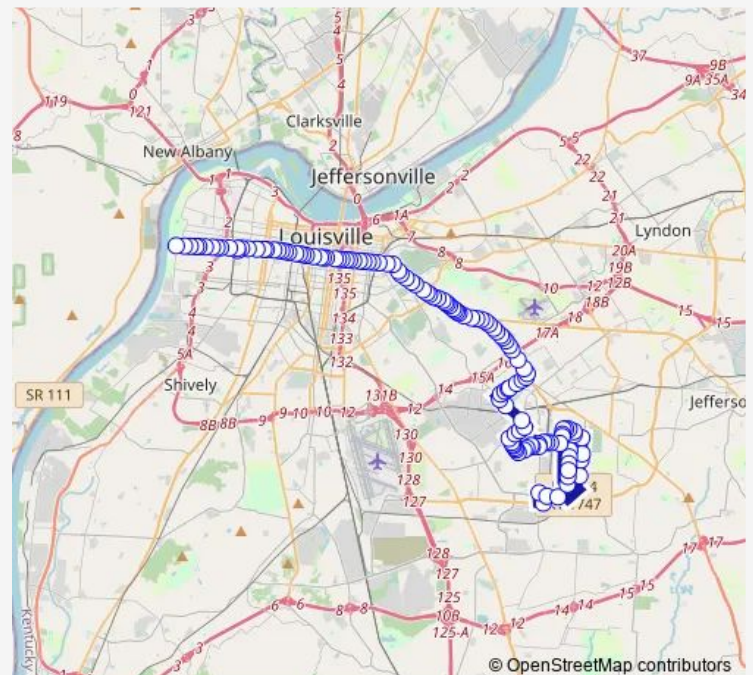

W Broadway @ S 31st

W Broadway @ 29th Eastbound

NIA Center Eastbound

W Broadway @ 29th Eastbound

W Broadway @ S 28th

W Broadway @ S 27th

W Broadway @ S 26th

W Broadway @ S 24th

W Broadway @ S 22nd

W Broadway @ S 21st

W Broadway @ Dixie

Route schedule

Shawnee Park Broadway — Fern Valley @ Shepherdsville

Monday 19:10-23:21

Tuesday 19:10-23:21

Wednesday 19:10-23:21

Thursday 19:10-23:21

Friday 19:10-23:21

Saturday 19:30-00:38⁺¹

Sunday 19:25-00:38⁺¹

Route info

Direction: Shawnee Park Broadway

Stops: 126

Trip Duration: 1 hour 14 min