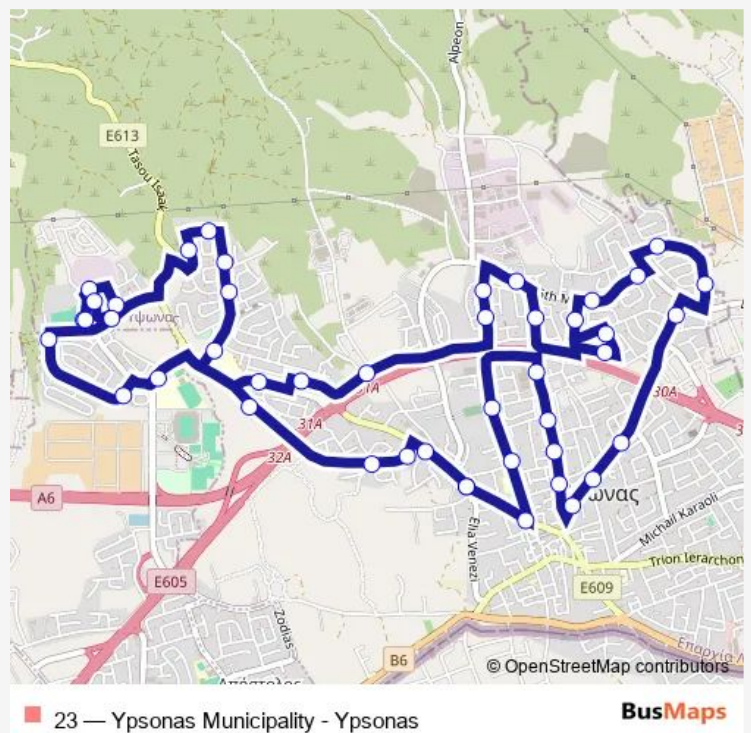

Dionysiou Solomou - Andrea Vlami

Ypsonas Elementary School 2

Lofou - Ermou

Theodorou Kolokotroni - Omirou 2

Route schedule

Archiep. Makariou C´ - Akropoleos 1 — Archiep. Makariou C´ - Akropoleos 1

Monday	—
Tuesday	—
Wednesday	05:25-13:45
Thursday	—
Friday	05:25-13:45
Saturday	—
Sunday	—

Route info

Direction: Archiep. Makariou C´ - Akropoleos 1

Stops: 45

Trip Duration: 0 hour 35 min

Kolokotroni - Georgiou Karaiskaki 2

Asklipiou - Galinou

Askipiou - 25 Martiou

25 Martiou - Santorinis

Evagora Pallikaridi - Karava

Alexandrou Ypsilanti - Christou Samara

Agiou Sila - Lysiou

Agiou Sila - Eleftherias

Agiou Sila - Spartis 2

Ellados - Athinas

Ellados - Mytilinis 2

Ellados - Vosporou