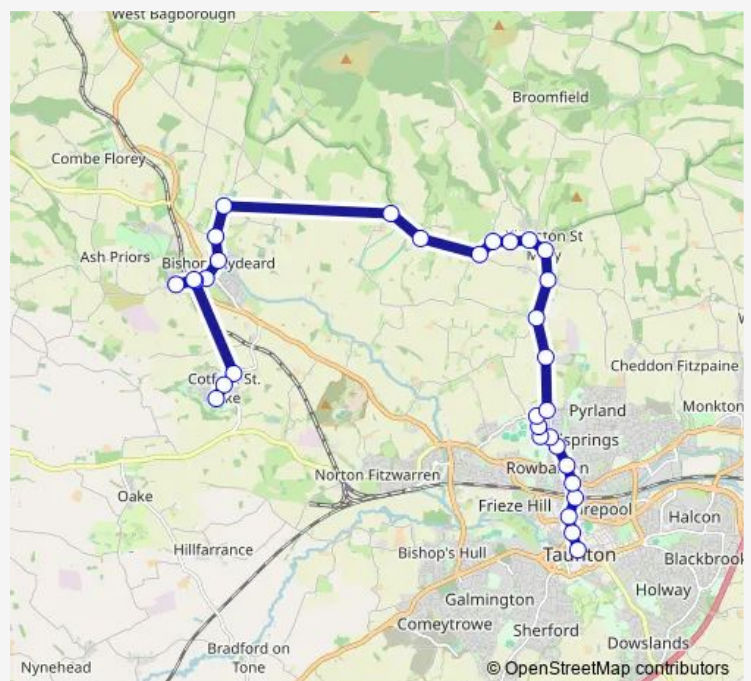

### Route schedule

The Parade — Heathfield

Monday 13:30

Tuesday 13:30

Wednesday 13:30

Thursday 13:30

Friday 13:30

Saturday —

### Route info

Direction: The Parade

Stops: 32

Trip Duration: 0 hour 39 min

23 — West Bagborough/Cotford St Luke - Bishops Lydeard - Taunton

Crossroads

Darby Way

Church Street Police Station

## Route info

Direction: Heathfield

Stops: 34

Trip Duration: 0 hour 41 min

Clifford Avenue

Peile Drive

George Street

Kilkenny Car Park