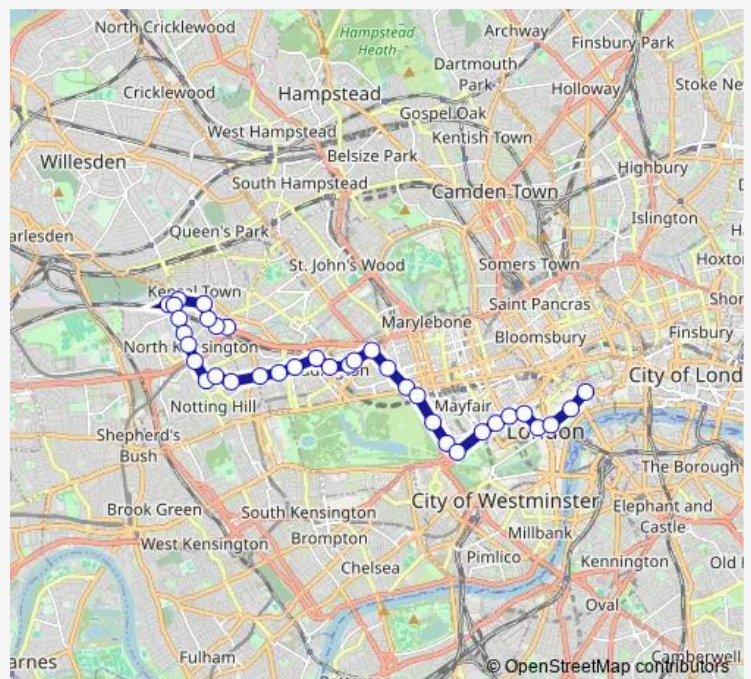

Bishops Bridge Road / Westbourne Terrace

Paddington Station / Eastbourne Terrace

Paddington Station

St Marys Hospital

Route schedule

Great Western Road (W10) — Aldwych / Drury Lane

Monday 00:03-23:51

Tuesday 00:03-23:51

Wednesday 00:03-23:51

Thursday 00:03-23:51

Friday 00:03-23:51

Saturday 00:03-23:51

Sunday 00:03-23:51

Route info

Direction: Great Western Road (W10)

Stops: 36

Trip Duration: 0 hour 42 min

23 — Westbourne Park - Marble Arch - Green Park - Charing Cross - Aldwych

Edgware Road / Praed Street

George Street (W2)

Marble Arch Station / Edgware Road

Marble Arch Station / Park Lane