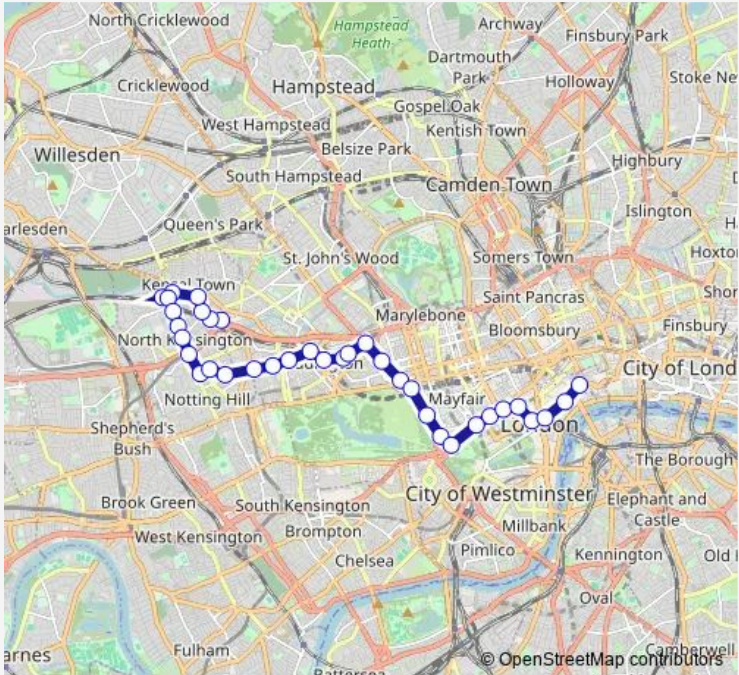

Bus 23 Westbourne Park - Marble Arch - Green Park - Charing Cross - Aldwych

[Go to website](#)

Direction
 Great Western Road (W10) — Aldwych / Drury Lane
 36 stops
[Open route schedule](#)

- Great Western Road (W10)
- Edenham Way
- Golborne Road
- Bosworth Road
- West Row
- Ladbroke Grove Sainsbury's
- Kensal House
- Barlby Road
- St Charles Square/Ladbroke Grv
- Chesterton Road
- Ladbroke Grove
- Elgin Crescent
- Portobello Road
- Westbourne Grove/Colville Road
- Chepstow Rd / Westbourne Grove
- Queensway Bayswater
- Porchester Terrace North
- Bishops Bridge Road / Westbourne Terrace
- Paddington Station / Eastbourne Terrace
- Paddington Station
- St Marys Hospital

Route schedule
 Great Western Road (W10) — Aldwych / Drury Lane

Monday	00:03-23:51
Tuesday	00:03-23:51
Wednesday	00:03-23:51
Thursday	00:03-23:51
Friday	00:03-23:51
Saturday	00:03-23:51
Sunday	00:03-23:51

Route info
 Direction: Great Western Road (W10)
 Stops: 36
 Trip Duration: 1 hour 10 min

23 — Westbourne Park - Marble Arch - Green Park - Charing Cross - Aldwych **BusMaps**

Edgware Road / Praed Street

Thursday 00:03-23:51

Friday 00:03-23:51

Saturday 00:03-23:51

Sunday 00:03-23:51

Route info

Direction: Aldwych / Bush House

Stops: 37

Trip Duration: 1 hour 6 min