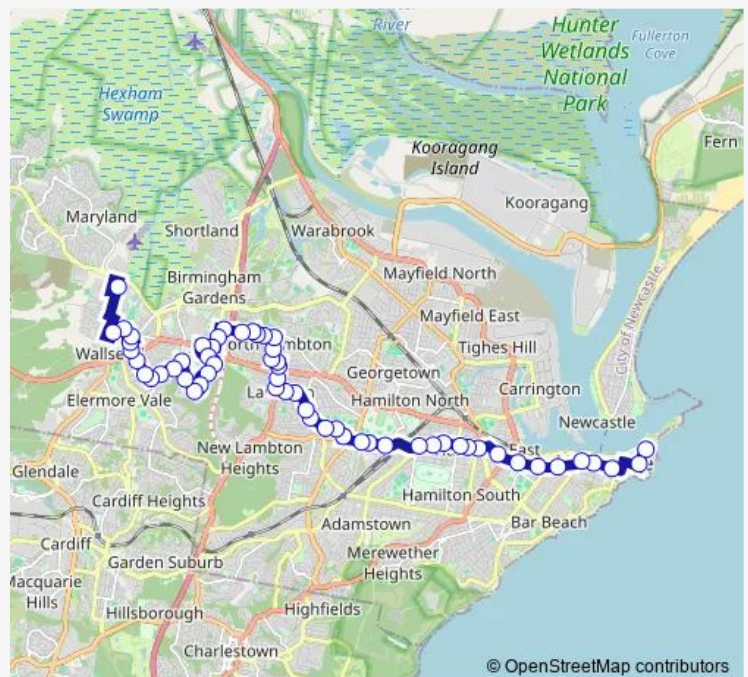

Route schedule

Callaghan College Wallsend Campus, Macquarie St — Nobbys Rd Before Wharf Rd

Monday 05:20-20:55

Tuesday 05:20-20:55

Wednesday 05:20-20:55

Thursday 05:20-20:55

Friday 05:20-20:55

Saturday 07:00-20:00

Sunday 08:00-18:00

Route info

Direction: Callaghan College Wallsend Campus, Macquarie St

Stops: 55

Trip Duration: 0 hour 53 min

Janet St At Sunset Bvd

Seventh St Opp Pilkington St

Seventh St Opp Arthur St