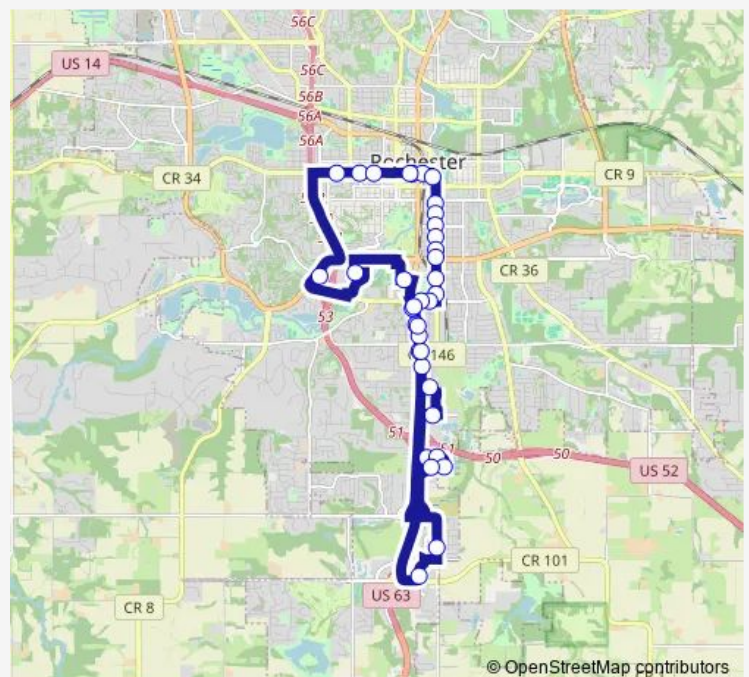

Saturday —

Sunday —

Route info

Direction: Downtown Transit CTR F

Stops: 36

Trip Duration: 0 hour 51 min

Maine AVE SE AT Target South

28 ST SE AND E OF Bdwy AVE S

25 ST SE AT Walmart South

Bdwy AVE S AND 3 AVE Se

Bdwy AVE S AND 21 ST Se

Bdwy AVE S AND 19 ST Se

Bdwy AVE S AND 18 ST Se

Bdwy AVE S AND S OF 16 ST Se

14 ST SW AND 2 AVE Sw

Apache DR SW AT Apache Mall

Greenvw DR AT TJ Maxx Plaza

2 ST SW AT ST Marys Hospital

2 ST SW AND 9 AVE Sw

2 ST SW AND 7 AVE Sw

Downtown Transit CTR F

Direction

Downtown Transit CTR F — Downtown Transit CTR G

36 stops

Route info

Direction: Downtown Transit CTR F

Stops: 36

Trip Duration: 0 hour 50 min

Bdwy AVE S AND 21 ST Se

Bdwy AVE S AND 19 ST Se

Bdwy AVE S AND 18 ST Se

Bdwy AVE S AND S OF 16 ST Se