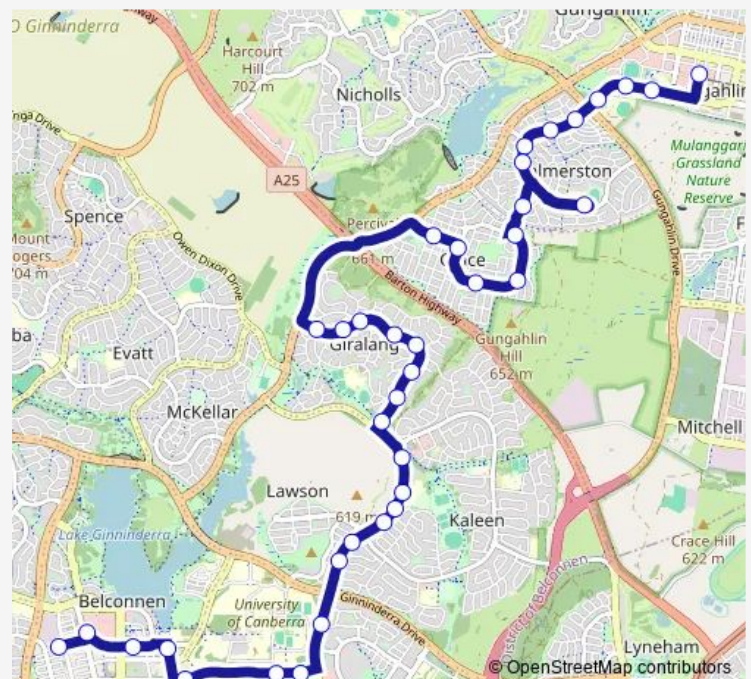

Chuculba Cr after 2nd Mirrabucca Cr

Chuculba Cr after Nyawi Pl

Chuculba Cr before 2nd Antares Cr

Chuculba Cr before Lenehan St

Chuculba Cr opp Canopus Cr

Route schedule

Gungahlin Place Plt 3 — Cohen St Interchange Arrivals

Monday 05:52-22:35

Tuesday 05:52-22:35

Wednesday 05:52-22:35

Thursday 05:52-22:35

Friday 05:52-22:35

Saturday 06:57-22:57

Sunday 07:27-19:27

Route info

Direction: Gungahlin Place Plt 3

Stops: 36

Trip Duration: 0 hour 41 min

23 — Gungahlin to Belconnen via Crace & Giralang

Chuculba Cr before Baldwin Dr

Baldwin Dr after 1st Maribyrnong Av

UC High School Kaleen Baldwin Dr

Thursday 05:40-22:25

Friday 05:40-22:25

Saturday 06:33-23:33

Sunday 07:33-19:33

Route info

Direction: Cohen St Interchange Plt 2

Stops: 36

Trip Duration: 0 hour 33 min