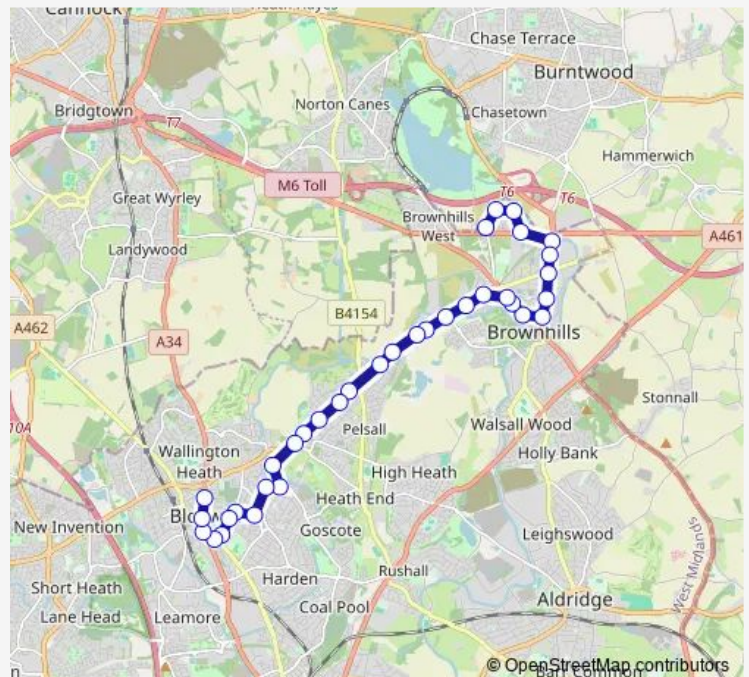

### Direction

Chapel St — Drake Rd

35 stops

[Open route schedule](#)

- Chapel St
- Hanbury Rd
- Anglesey Road
- Howdle's Lane
- Newtown Bridge
- Freeth Rd
- Lichfield Rd
- Furst St
- Valley View
- Warren Place
- Brickiln St
- Raven's Court
- Wallace Rd
- The Swan
- Clayhanger Lane
- Apex Rd
- Canal Bridge
- Highbridge
- Highcroft
- Finger Post
- School Lane

### Route info

Direction: Chapel St

Stops: 35

Trip Duration: 0 hour 27 min

23 — Bloxwich - Brownhills West via Brownhills

Shortlands Lane

Clockmill Rd

Millers Walk

Cook Road

Abotts Street

Valley Rd

Hamilton St

Penderel Street

Harrison St

Woodall St

Pinfold

## Route info

Direction: Drake Rd

Stops: 35

Trip Duration: 0 hour 27 min

Brickiln St

Silver St

Warren Place

Valley View