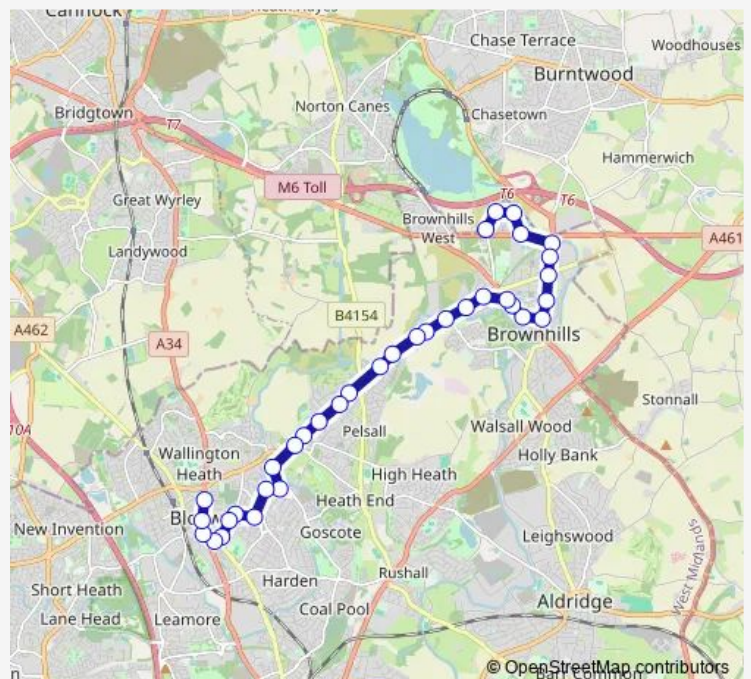

Bus 23 Bloxwich - Brownhills West via Brownhills

[Go to website](#)

Direction

Chapel St — Drake Rd

35 stops

[Open route schedule](#)

- Chapel St
- Hanbury Rd
- Anglesey Road
- Howdle's Lane
- Newtown Bridge
- Freeth Rd
- Lichfield Rd
- Furst St
- Valley View
- Warren Place
- Brickiln St
- Raven's Court
- Wallace Rd
- The Swan
- Clayhanger Lane
- Apex Rd
- Canal Bridge
- Highbridge
- Highcroft
- Finger Post
- School Lane

Trip Duration: 0 hour 27 min

23 — Bloxwich - Brownhills West via Brownhills

Shortlands Lane

Clockmill Rd

Millers Walk

Cook Road

Abotts Street

Valley Rd

Direction

Drake Rd — Chapel St

35 stops

[Open route schedule](#)

Drake Rd

Victoria Ave

Elmore Row

Bloxwich Hospital

Tuesday 07:52-16:00

Wednesday 07:52-16:00

Thursday 07:52-16:00

Friday 07:52-16:00

Saturday 07:55-15:55

Sunday —

Route info

Direction: Drake Rd