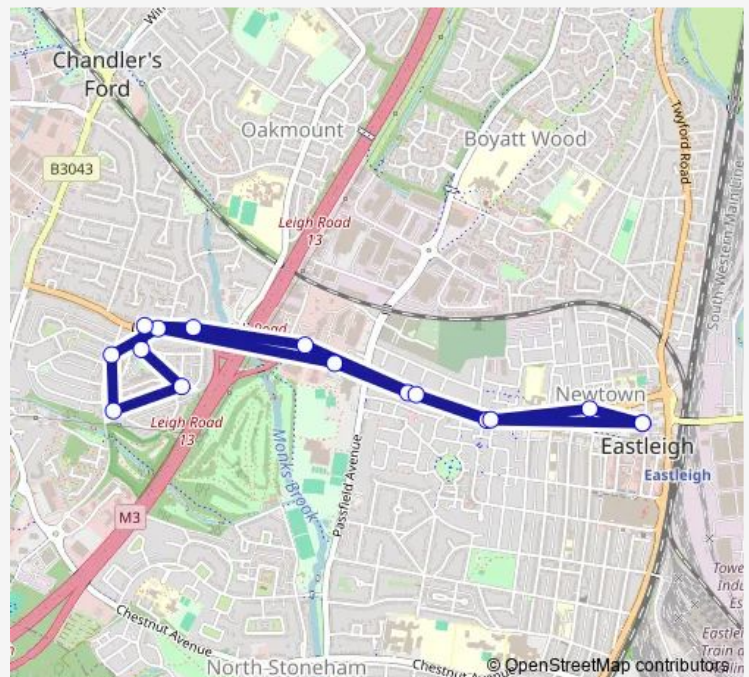

### Route schedule

Bus Station — Bus Station

Monday 08:55-15:30

Tuesday 08:55-15:30

Wednesday 08:55-15:30

Thursday 08:55-15:30

Friday 08:55-15:30

Saturday 09:10-17:10

### Route info

Direction: Bus Station

Stops: 16

Trip Duration: 0 hour 25 min

■ 23 — Eastleigh - Velmore - Eastleigh

23 Bus time schedules and route maps are available in an offline PDF at [busmaps.com](https://busmaps.com). Use the [busmaps.com](https://busmaps.com) website to see live bus times, train schedule or subway schedule, and step-by-step directions for all public transit in Southampton