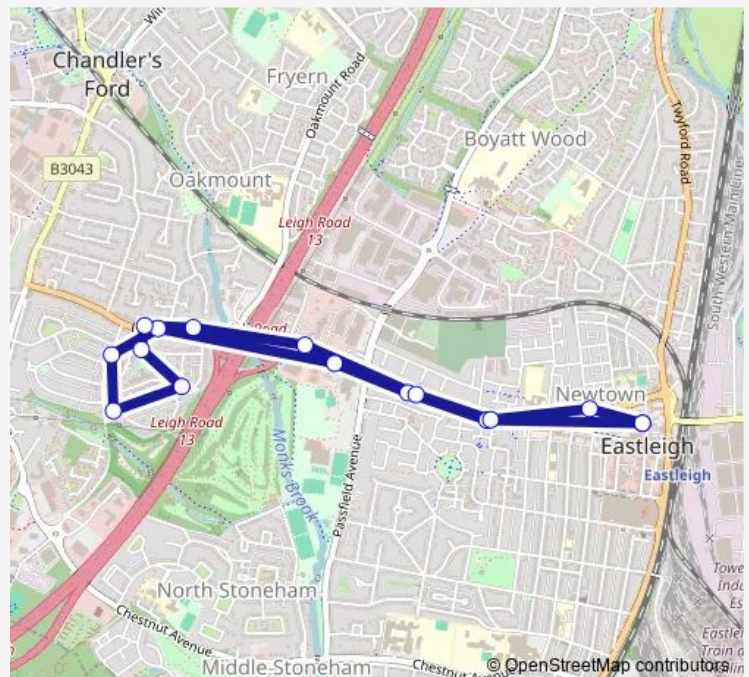

Monday 08:55-15:30

Tuesday 08:55-15:30

Wednesday 08:55-15:30

Thursday 08:55-15:30

Friday 08:55-15:30

Saturday 09:10-17:10

Sunday —

Route info

Direction: Bus Station

Stops: 16

Trip Duration: 0 hour 25 min

■ 23 — Eastleigh - Velmore - Eastleigh

23 Bus time schedules and route maps are available in an offline PDF at busmaps.com. Use the busmaps.com website to see live bus times, train schedule or subway schedule, and step-by-step directions for all public transit in Southampton