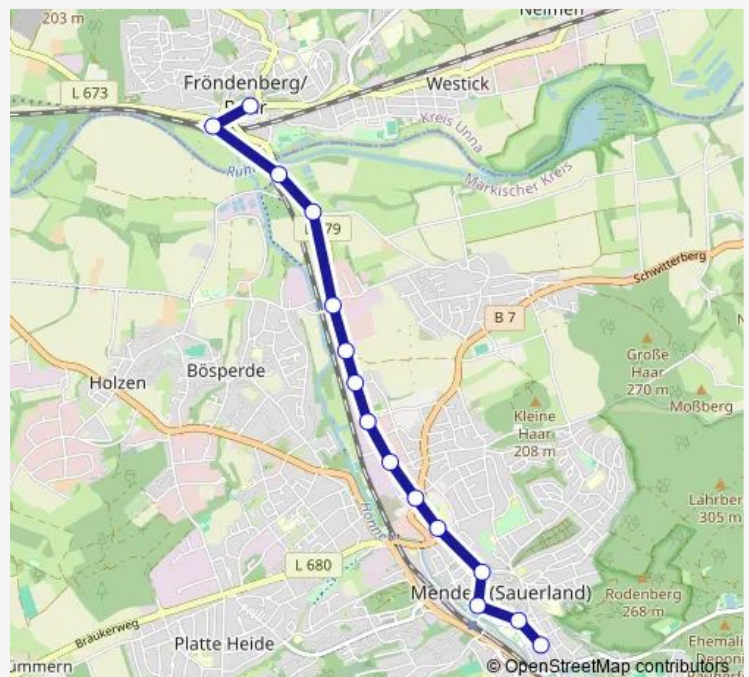

Menden, Hönnenwerth

Menden, Bodelschwinghstr.

Menden, Hönneinsel

Menden, Bahnhof

Menden, Battenfeld - Steig 1 - vor Bichmann

Route schedule

Fröndenberg, Mitte — Menden, Battenfeld - Steig 1 - vor Bichmann

Monday 06:55-11:55

Tuesday —

Wednesday —

Thursday —

Friday 06:55-11:55

Saturday 13:55-17:23

Sunday —

Route info

Direction: Fröndenberg, Mitte

Stops: 14

Trip Duration: 0 hour 20 min

Direction

Fröndenberg, Mitte — Menden, Battenfeld - Steige 2 - gegenüber Bichmann

14 stops

[Open route schedule](#)

Fröndenberg, Mitte

Fröndenberg, Bahnhof P+R

Monday 06:09-18:39

Tuesday —

Wednesday —

Thursday —

Friday 06:09-18:39

Saturday 08:39-17:09

Sunday —

Route info