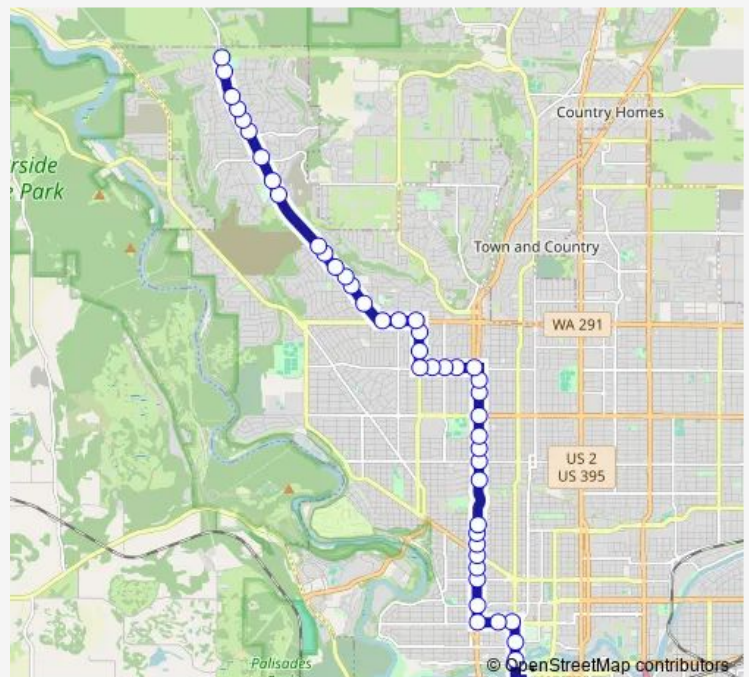

Maple @ Everett

Rowan @ Ash

Rowan @ Cannon

Route schedule

Plaza Bay 11 — Leave Indian Trail End of the Line

Monday 06:05-23:05

Tuesday 06:05-23:05

Wednesday 06:05-23:05

Thursday 06:05-23:05

Friday 06:05-23:05

Saturday 07:05-23:05

Sunday 08:05-19:05

Route info

Direction: Plaza Bay 11

Stops: 44

Trip Duration: 0 hour 28 min

23 — Maple/Ash

Rowan @ Belt

Rowan @ Nettleton

Rowan @ Alberta

Alberta @ Columbia

Alberta @ Francis (Decatur)

Francis @ Alberta

Francis @ A Street

Direction

Leave Indian Trail End of the Line — Plaza Bay 4

43 stops

[Open route schedule](#)

Leave Indian Trail End of the Line

Indian Trail @ Bedford

Indian Trail @ Ridgecrest

Indian Trail @ Comanche