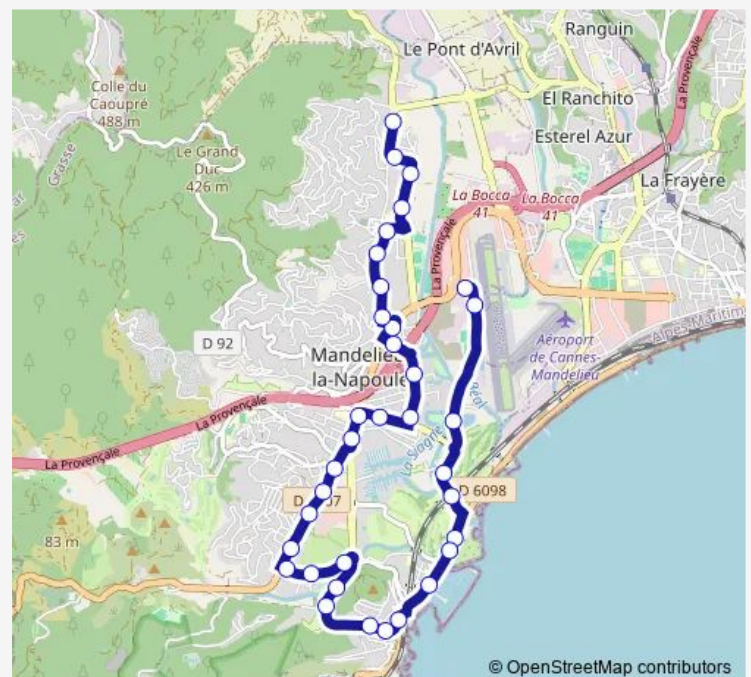

Cannes Marina

### Route info

Direction: Canardière - Tassigny

Stops: 35

Trip Duration: 0 hour 32 min

© OpenStreetMap contributors

Rond-Point de l'Espace

Avenue de la Mer

Cottage