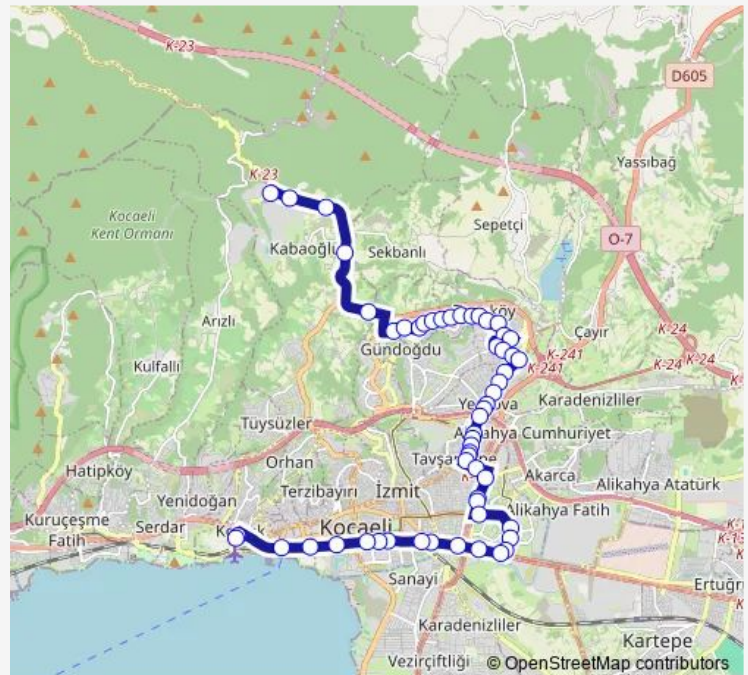

Yeşeren Park 2

Doğa Parki 1

Çelebi

Route schedule

Umuttepe Peronlar — Bati Terminali Giriş

Monday 07:08-22:38

Tuesday 07:08-22:38

Wednesday 07:08-22:38

Thursday 07:08-22:38

Friday 07:08-22:38

Saturday 07:06-22:38

Sunday 07:08-22:38

Route info

Direction: Umuttepe Peronlar

Stops: 56

Trip Duration: 0 hour 36 min

Friday 07:48-17:42

Saturday —

Sunday —

Route info

Direction: Bati Terminali Peronlar

Stops: 55

Trip Duration: 0 hour 37 min

Yeşilova Kahve