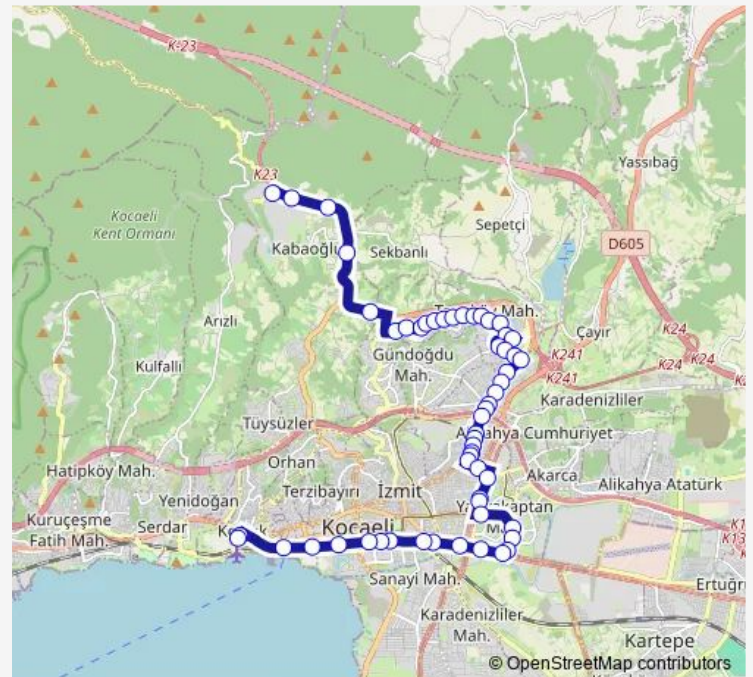

Yeşeren Park 2

Doğa Parki 1

Çelebi

Route schedule

Umuttepe Peronlar — Bati Terminali Giriş

Monday 07:08-22:38

Tuesday 07:08-22:38

Wednesday 07:08-22:38

Thursday 07:08-22:38

Friday 07:08-22:38

Saturday 07:06-22:38

Sunday 07:08-22:38

Route info

Direction: Umuttepe Peronlar

Stops: 56

Trip Duration: 0 hour 36 min