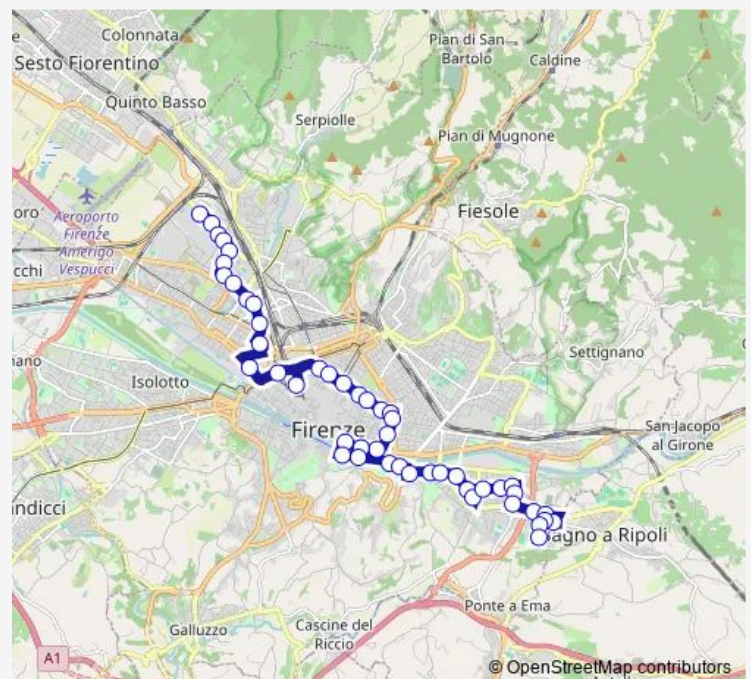

Santa Maria Nuova

Via De' Pucci

Museo Di San Marco

Route schedule

Nave A Rovezzano — Nuovo Pignone

Monday 06:23-20:12

Tuesday 06:23-20:13

Wednesday 06:23-20:12

Thursday 06:23-20:12

Friday 06:23-20:12

Saturday 06:48-20:47

Sunday 06:46-20:13

Route info

Direction: Nave A Rovezzano

Stops: 41

Trip Duration: 0 hour 58 min