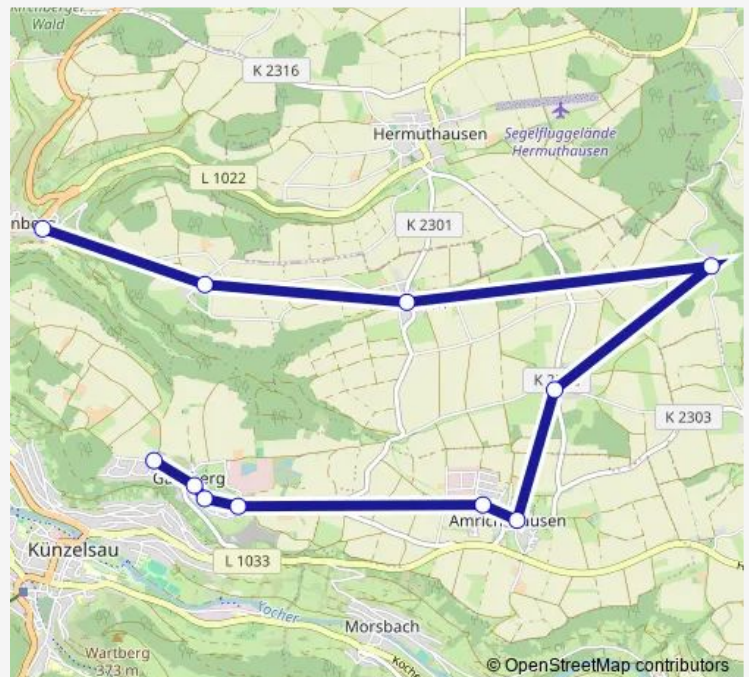

Saturday —

Sunday —

Route info

Direction: Künzelsau Garnberg Am Buchs

Stops: 11

Trip Duration: 0 hour 20 min

Direction

Amrichshausen Schule — Belsenberg Mitte/Linde

9 stops

[Open route schedule](#)

Amrichshausen Schule

Künzelsau Garnberg Mitte

Amrichshausen Schule

Amrichshausen Mitte

Nitzenhausen Ohrenbach

Büttelbronn (Kün)

Thursday 11:25

Friday 11:25

Saturday —

Sunday —

Route info

Direction: Amrichshausen Schule

Stops: 9

Trip Duration: 0 hour 27 min