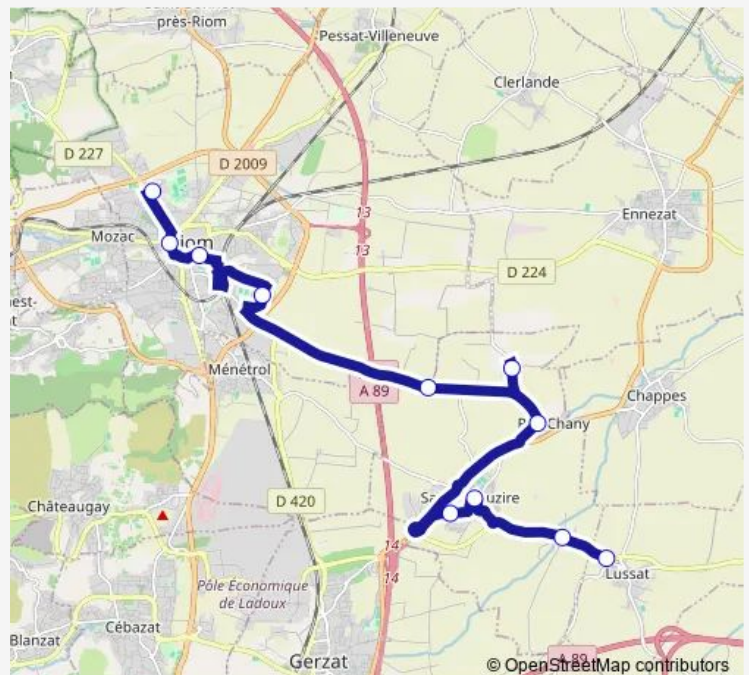

Direction

Lussat Cimetiere — Lycée Laurencin

11 stops

[Open route schedule](#)

Lussat Cimetiere

Saint-Beauzire Épinet

Centre Bourg

Lilas

Saint-Beauzire PUY Chany

Saint-Beauzire Targnat

LA Croix DES Trois Mains

Collège Jean Vilar

Desaix

Bel Horizon

Lycée Laurencin

Route schedule

Route info

Direction: Lussat Cimetiere

Stops: 11

Trip Duration: 0 hour 42 min

Direction

Sainte Marie — Lussat Cimetiere

10 stops

[Open route schedule](#)

Friday 18:05

Saturday —

Sunday —

Route info

Direction: Sainte Marie

Stops: 10

Trip Duration: 0 hour 32 min

Direction