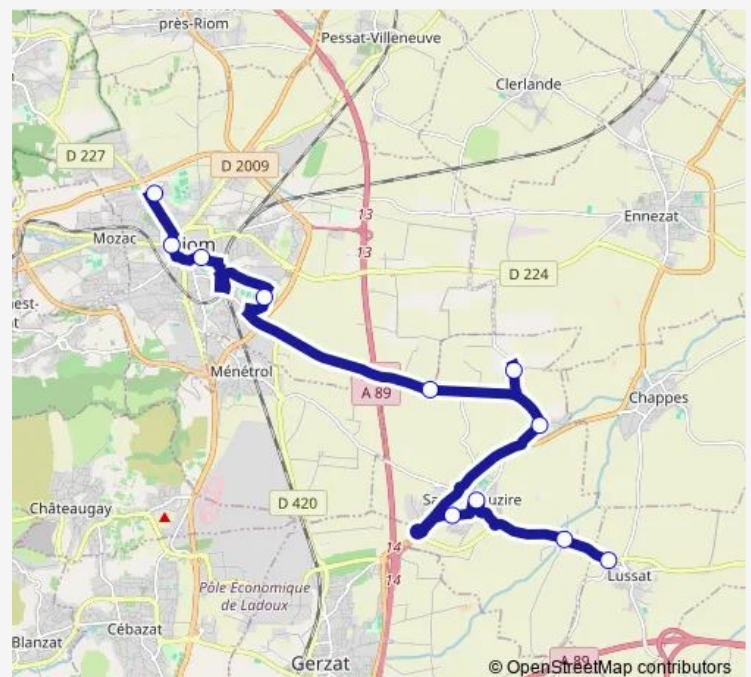

Direction

Lussat Cimetiere — Lycée Laurencin

11 stops

[Open route schedule](#)

Lussat Cimetiere

Saint-Beauzire Épinet

Centre Bourg

Lilas

Saint-Beauzire PUY Chany

Saint-Beauzire Targnat

LA Croix DES Trois Mains

Collège Jean Vilar

Desaix

Bel Horizon

Lycée Laurencin

Route schedule

Route info

Direction: Lussat Cimetiere

Stops: 11

Trip Duration: 0 hour 42 min

Direction

Sainte Marie — Lussat Cimetiere

10 stops

[Open route schedule](#)

Friday 18:05

Saturday —

Sunday —

Route info

Direction: Sainte Marie

Stops: 10

Trip Duration: 0 hour 32 min

Direction