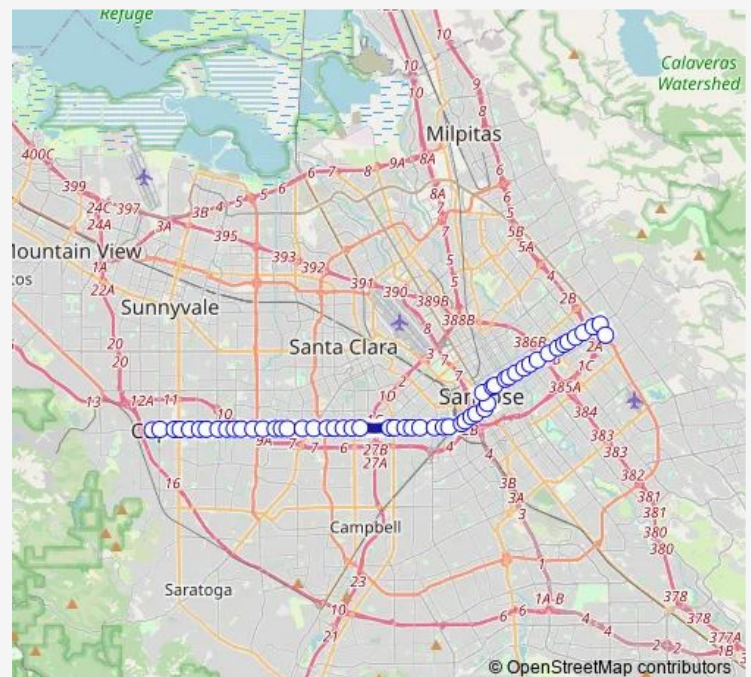

Santa Clara & 17th

Santa Clara & 14th

Santa Clara & 11th

Santa Clara & 7th

Santa Clara & 5th

2nd & Santa Clara

2nd & Paseo de San Antonio

San Carlos & 2nd

San Carlos & Market

Route schedule

Alum Rock Station (Bay 7) — De Anza College

Monday	04:50-00:49 ⁺¹
Tuesday	04:50-00:49 ⁺¹
Wednesday	04:50-00:49 ⁺¹
Thursday	04:50-00:49 ⁺¹
Friday	04:50-00:49 ⁺¹
Saturday	05:47-00:47 ⁺¹
Sunday	05:47-00:47 ⁺¹

Route info

Direction: Alum Rock Station (Bay 7)

Stops: 55

Trip Duration: 1 hour 18 min

23 — De Anza Coll - Alum Rock via Stevens Crk

San Carlos & Market (Convention Center Stn)

San Carlos & Woz

San Carlos & Delmas

San Carlos & Bascom

Stevens Creek & Bradley

Stevens Creek & Valley Fair / Santana Row

Stevens Creek & Winchester

Stevens Creek & Henry

Stevens Creek & Cypress

Stevens Creek & San Tomas

Stevens Creek & Saratoga