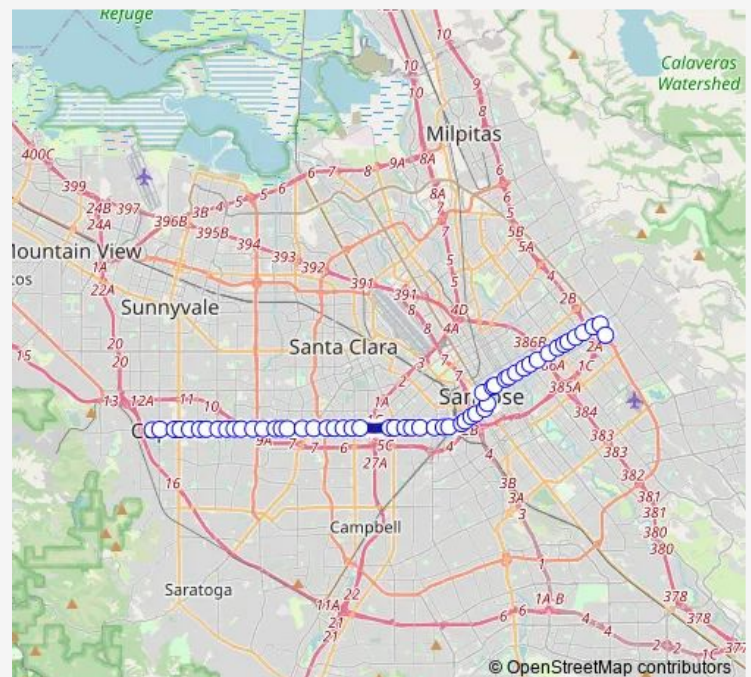

### Route schedule

Alum Rock Station (Bay 7) — De Anza College

Monday 04:50-00:49<sup>+1</sup>

Tuesday 04:50-00:49<sup>+1</sup>

Wednesday 04:50-00:49<sup>+1</sup>

Thursday 04:50-00:49<sup>+1</sup>

Friday 04:50-00:49<sup>+1</sup>

### Route info

Direction: Alum Rock Station (Bay 7)

Stops: 55

Trip Duration: 0 hour 49 min

23 — De Anza Coll - Alum Rock via Stevens Crk

San Carlos & Market (Convention Center Stn)

San Carlos & Woz

San Carlos & Delmas

San Carlos & Bascom

Stevens Creek & Bradley

Stevens Creek & Valley Fair / Santana Row

Stevens Creek & Winchester

Stevens Creek & Henry

Stevens Creek & Cypress

Stevens Creek & San Tomas

Stevens Creek & Saratoga

Stevens Creek & Kiely

Stevens Creek & Woodhams

Stevens Creek & Cronin

Stevens Creek & Cabot

Stevens Creek & I-280

Stevens Creek & Tantau

Stevens Creek & Finch

Stevens Creek & Wolfe