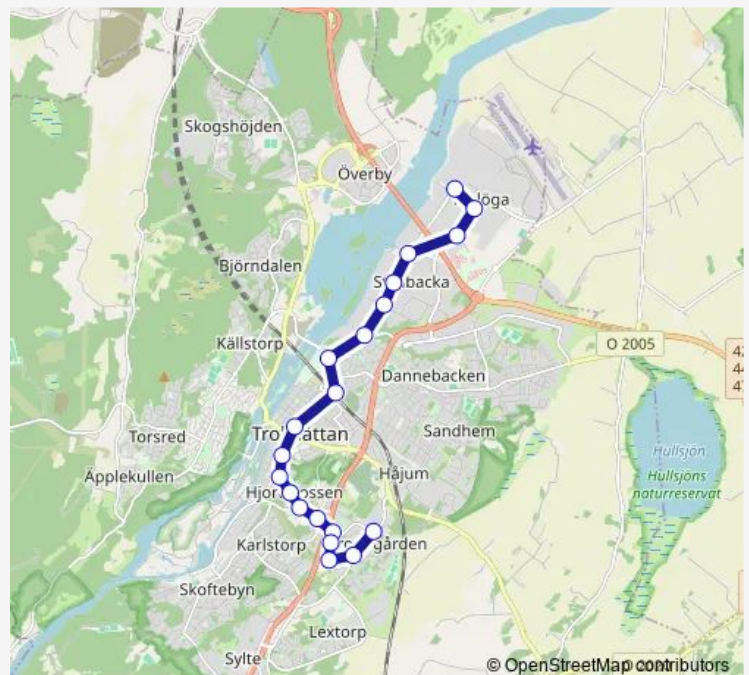

### Route schedule

Kronogårds torg — Stallbacka terminal

Monday 06:13-20:00

Tuesday 06:13-20:00

Wednesday 06:13-20:00

Thursday 06:13-20:00

Friday 06:13-20:00

Saturday —

### Route info

Direction: Kronogårds torg

Stops: 18

Trip Duration: 0 hour 27 min

## Route info

Direction: Stallbacka terminal

Stops: 20

Trip Duration: 0 hour 26 min

23 Bus time schedules and route maps are available in an offline PDF at [busmaps.com](https://busmaps.com). Use the [busmaps.com](https://busmaps.com) website to see live bus times, train schedule or subway schedule, and step-by-step directions for all public transit in Trollhaettan