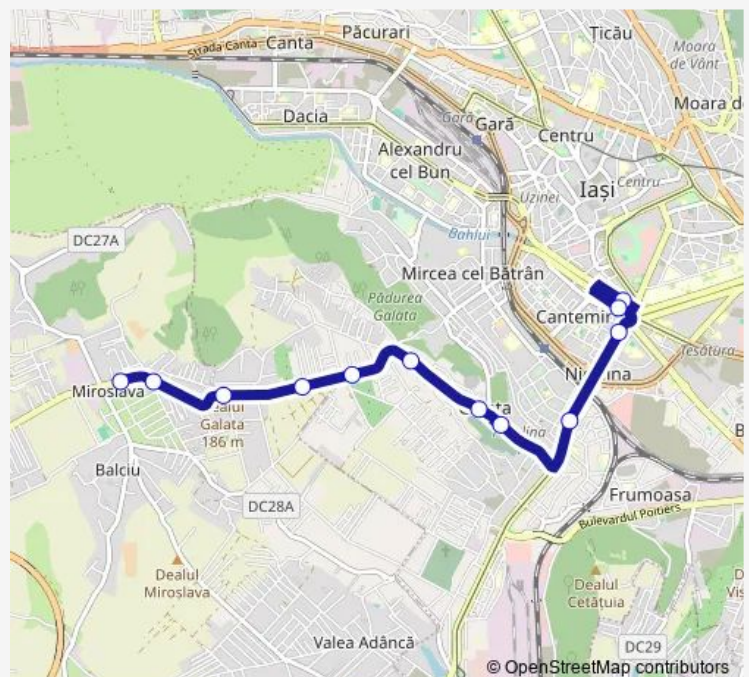

Bus 23 Podu Ros - Centru Miroslava

[Go to website](#)

Direction

Primaria Miroslava — Podu Ros

12 stops

[Open route schedule](#)

Primaria Miroslava

Str. Constantin Langa

Friday 05:15-21:30

Saturday 06:00-22:00

Sunday 06:00-22:00

Route info

Direction: Primaria Miroslava

Stops: 12

Trip Duration: 0 hour 21 min

Direction

Podu Ros — Primaria Miroslava

11 stops

[Open route schedule](#)

Podu Ros

Podu Ro (3)

Pod Nicolina

Tudor Neculai

Sos. Voineti

Centrul Maternal Maternus

Complex Class Residence

Complex Sun City

Str. Viilor

Str. Constantin Langa

Primaria Miroslava

Route schedule

Podu Ros — Primaria Miroslava