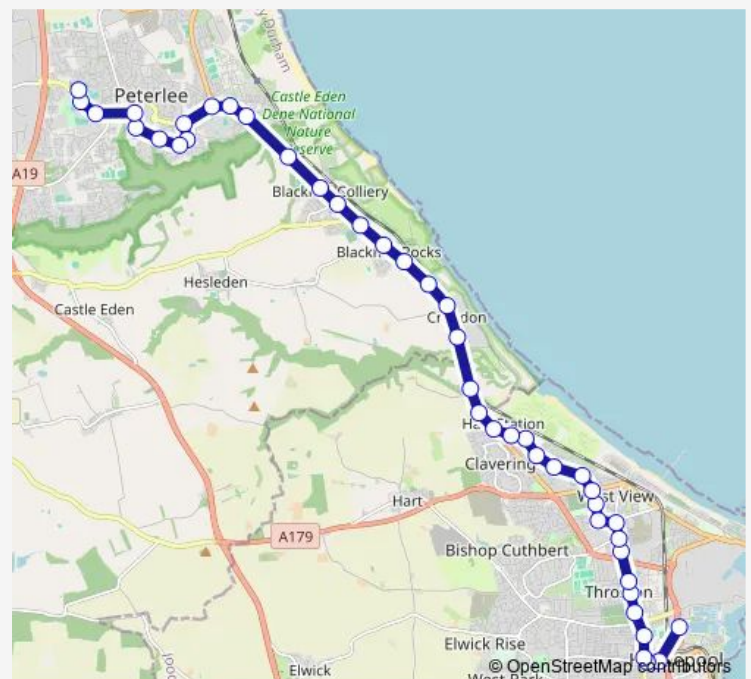

Thursday 06:25-17:10

Friday 06:25-17:10

Saturday 08:55-16:55

Sunday —

Route info

Direction: East Durham College - Campus

Stops: 39

Trip Duration: 0 hour 38 min

Addison Road

High Point Retail Park - Middleton Road

National Museum of the Royal Navy

Direction

Peterlee Bus Station Stand G — Asda

39 stops

[Open route schedule](#)

Peterlee Bus Station Stand G

Sunday —

Route info

Direction: Peterlee Bus Station Stand G

Stops: 39

Trip Duration: 0 hour 35 min

Davison Drive North End

Holy Trinity Parish Church

Runciman Road

Route info

Direction: National Museum of the Royal Navy

Stops: 43

Trip Duration: 0 hour 45 min

Crimdon Terrace

Broad Rd - Belmonte Ave

Post Office

Leaholme Terrace