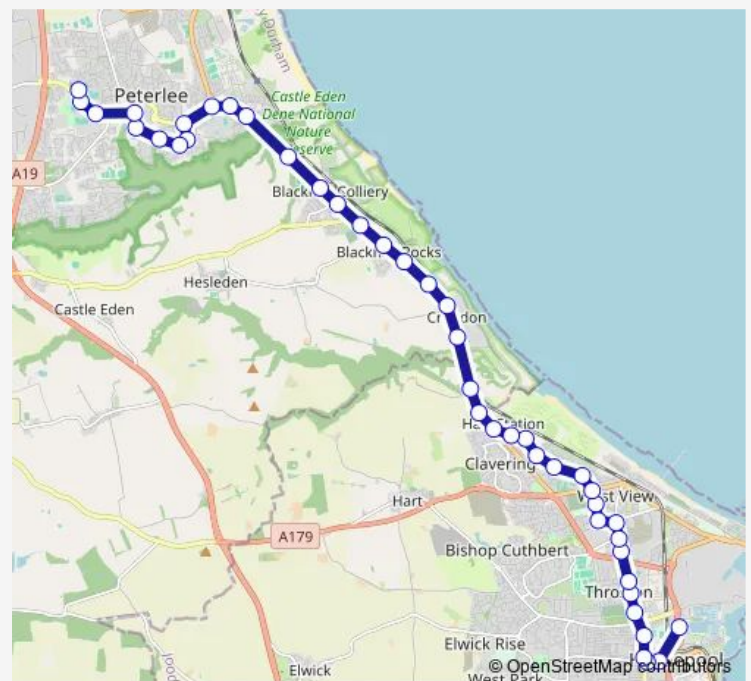

Thursday 06:25-17:10

Friday 06:25-17:10

Saturday 08:55-16:55

Sunday —

Route info

Direction: East Durham College - Campus

Stops: 39

Trip Duration: 0 hour 38 min

Addison Road

High Point Retail Park - Middleton Road

National Museum of the Royal Navy

Direction

Peterlee Bus Station Stand G — Asda

39 stops

[Open route schedule](#)

Peterlee Bus Station Stand G

Sunday —

Route info

Direction: Peterlee Bus Station Stand G

Stops: 39

Trip Duration: 0 hour 35 min

Davison Drive North End

Holy Trinity Parish Church

Runciman Road

Route info

Direction: National Museum of the Royal Navy

Stops: 43

Trip Duration: 0 hour 45 min

Crimdon Terrace

Broad Rd - Belmonte Ave

Post Office

Leaholme Terrace