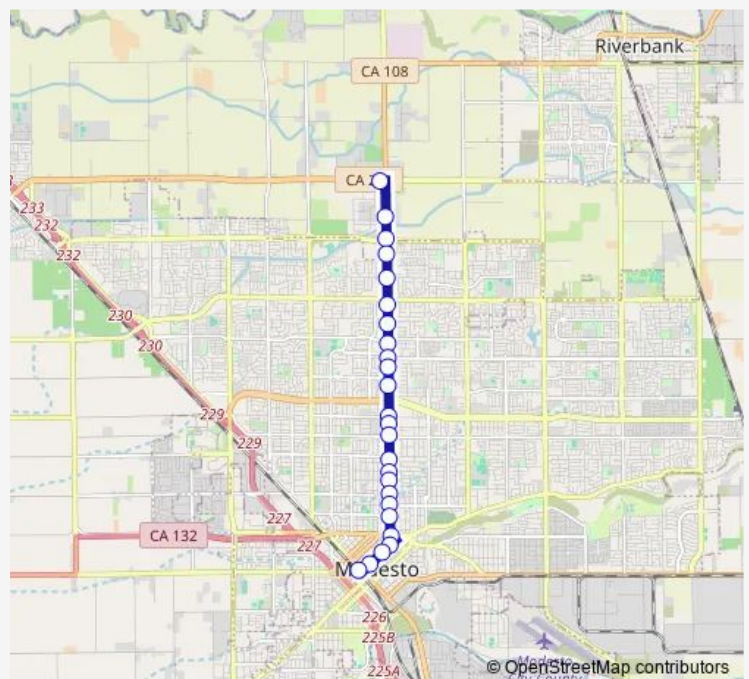

Bus 23 Route 23

[Go to website](#)

Direction

Kiernan Ave & Mchenry Ave — Modesto Transit Center

25 stops

[Open route schedule](#)

Kiernan Ave & Mchenry Ave

Mchenry Ave & Bangs Ave

Mchenry Ave & Maynell Ave

Mchenry Ave & Morris Ave

Mchenry Ave & Stoddard Ave

17th St & Mchenry Ave

Route schedule

Kiernan Ave & Mchenry Ave — Modesto Transit Center

Monday 07:05-21:31

Tuesday 07:05-21:31

Wednesday 07:05-21:31

Thursday 07:05-21:31

Friday 07:05-21:31

Saturday 08:35-18:05

Sunday 09:20-18:20

Route info

Direction: Kiernan Ave & Mchenry Ave

Stops: 25

Trip Duration: 0 hour 27 min

23 — Route 23

I St & 16th St

I St & 14th St

I St & 11th St

Modesto Transit Center

Direction

Modesto Transit Center — Kiernan Ave & Mchenry Ave