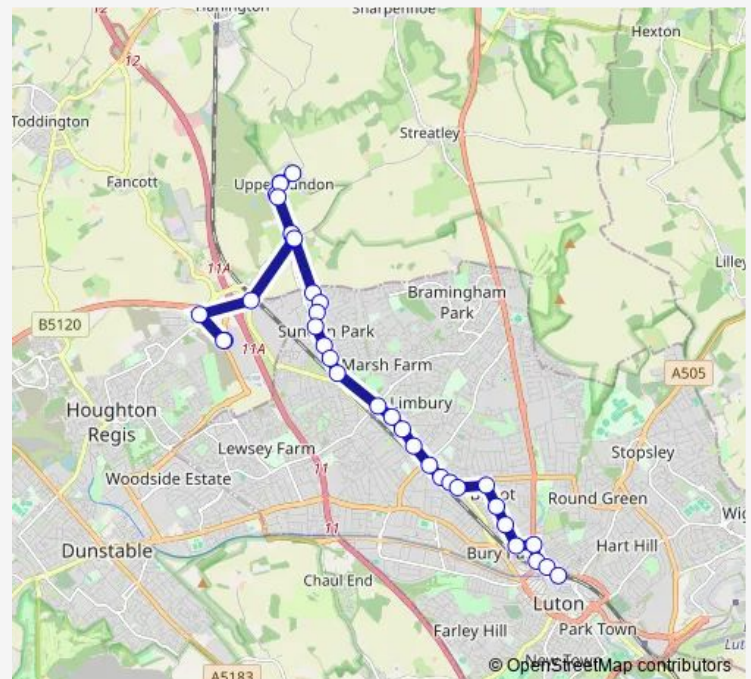

Archway Road

Hewlett Road

Leagrave Railway Station

Leagrave Common

Selina Close

Hill Rise

Wellfield Avenue

Mendip Way

### Route schedule

Luton Station Interchange — Streatley Road

Monday 09:30-18:05

Tuesday 09:30-18:05

Wednesday 09:30-18:05

Thursday 09:30-18:05

Friday 09:30-18:05

Saturday 08:30-16:30

### Route info

Direction: Luton Station Interchange

Stops: 26

Trip Duration: 0 hour 40 min

23 — Luton - Sundon Park - Linmere - Upper Sundon

St Mary's Church

Church Road

Hills View

## Route info

Direction: Luton Station Interchange

Stops: 58

Trip Duration: 1 hour 25 min

Ocado Distribution Centre

St Mary's Church

Church Road

Hills View