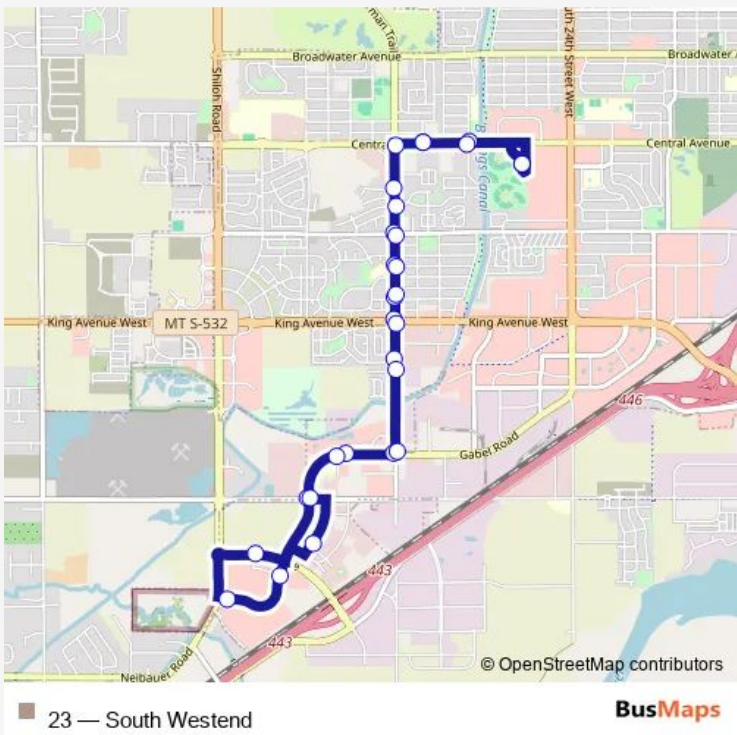

Bus 23 South Westend

[Go to website](#)

Direction
 Stewart Park Transfer Center — Stewart Park Transfer Center
 29 stops
[Open route schedule](#)

- Stewart Park Transfer Center
- Central Avenue and 29th Street West
- Central Avenue and 31st Street West
- 32nd Street West and Banff Avenue
- 32nd Street West and Monad Road (W)
- 32nd Street West and Lampman Drive (W)
- 32nd Street West and Rosebud Drive (W)
- 32nd Street West and King Avenue West
- 32nd Street West at Casa Village (W)
- 32nd Street West and Gabel Road (W)
- Gabel Road and Transtech Way
- Gabel Road and Hesper Road
- Zoo Drive and Canyon Creek Road
- Pierce Parkway and South Shiloh Road
- Pierce Parkway at Underriner Motors
- Spring Creek Lane and Broso Park Drive
- Hesper Road and Gabel Road
- Gabel Road at Advanced Care Hospital
- 32nd Street West and Gabel Road
- 32nd Street West at Casa Village
- 32nd Street West and King Ave West

Route schedule
 Stewart Park Transfer Center — Stewart Park Transfer Center

Monday	08:45-16:45
Tuesday	08:45-16:45
Wednesday	08:45-16:45
Thursday	08:45-16:45
Friday	08:45-16:45
Saturday	—
Sunday	—

Route info
 Direction: Stewart Park Transfer Center
 Stops: 29
 Trip Duration: 0 hour 28 min

32nd Street West and Rosebud Drive

32nd Street West and Lampman Drive

32nd Street West and Monad Road

32nd Street West and Solar Boulevard

32nd Street West and Central Avenue

Central Avenue and 31st Street West

Central Avenue and Brookshire Boulevard

Stewart Park Transfer Center

23 Bus time schedules and route maps are available in an offline PDF at busmaps.com. Use the busmaps.com website to see live bus times, train schedule or subway schedule, and step-by-step directions for all public transit in Billings