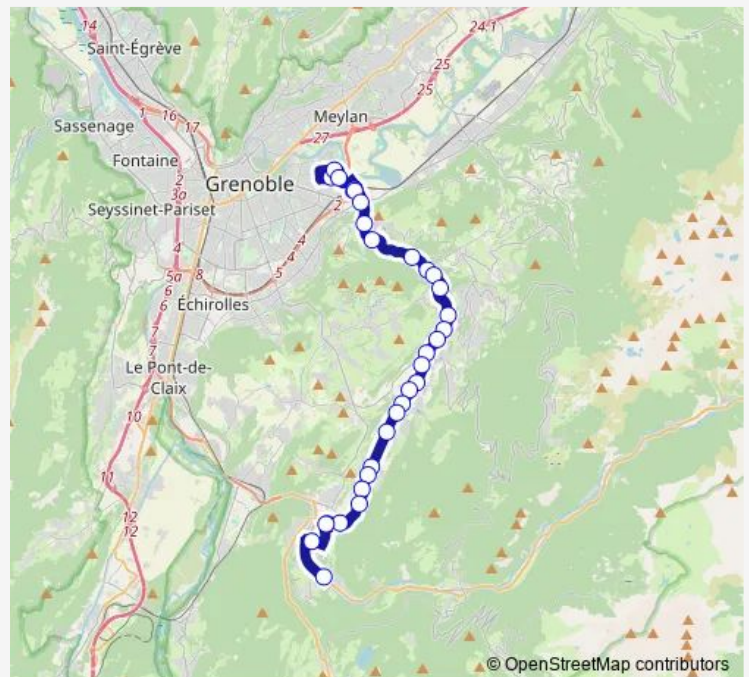

Venon, Le Chenil

Saint-Martin-d'Uriage, Le Maupas

Saint-Martin-d'Uriage, Les Peiffendes

Saint-Martin-d'Uriage, Croisement 6

Saint-Martin-d'Uriage, Uriage Gare

Saint-Martin-d'Uriage, Route de Saint Martin

Vaulnaveys-le-Haut, La Tuilerie

Vaulnaveys-le-Haut, Les Alberges

Vaulnaveys-le-Haut, Les Guichards

Vaulnaveys-le-Haut, Ecole Jules Bruant

Vaulnaveys-le-Haut, Vaulnaveys-Le-Haut Le Village

Vaulnaveys-le-Haut, Marchandises

Route schedule

Saint-Martin-d'Hères, Université - Condillac — Vizille, Le Péage

Stops: 30

Trip Duration: 0 hour 54 min

23 — Vizille Le Péage / Saint-Martin-D'Hères Bibliothèques Universitaire

Vaulnaveys-le-Bas, Maison Blanche

Vaulnaveys-le-Bas, Vaulnaveys-Le-Bas Le Village

Vaulnaveys-le-Bas, Chemin des Cottés

Thursday 05:50-21:00

Friday 05:50-21:00

Saturday 06:10-21:10

Sunday 07:10-19:10

Route info

Direction: Vizille, Le Péage

Stops: 30

Trip Duration: 0 hour 39 min