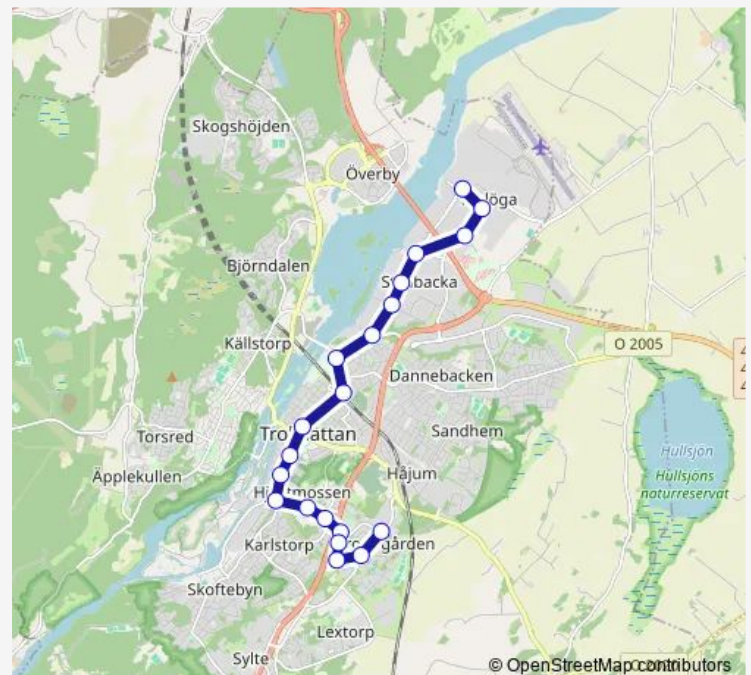

### Route schedule

Stallbacka terminal — Kronogårds torg

Monday 06:00-20:17

Tuesday 06:00-20:17

Wednesday 06:00-20:17

Thursday 06:00-20:17

Friday 06:00-20:17

Saturday —

### Route info

Direction: Stallbacka terminal

Stops: 20

Trip Duration: 0 hour 26 min