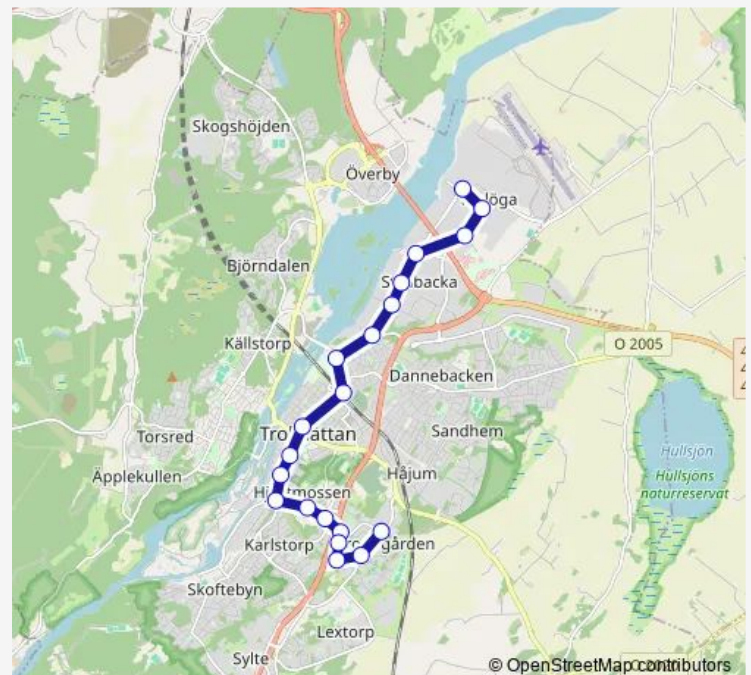

### Route schedule

Stallbacka terminal — Kronogårds torg

Monday 06:00-20:17

Tuesday 06:00-20:17

Wednesday 06:00-20:17

Thursday 06:00-20:17

Friday 06:00-20:17

Saturday —

### Route info

Direction: Stallbacka terminal

Stops: 20

Trip Duration: 0 hour 26 min