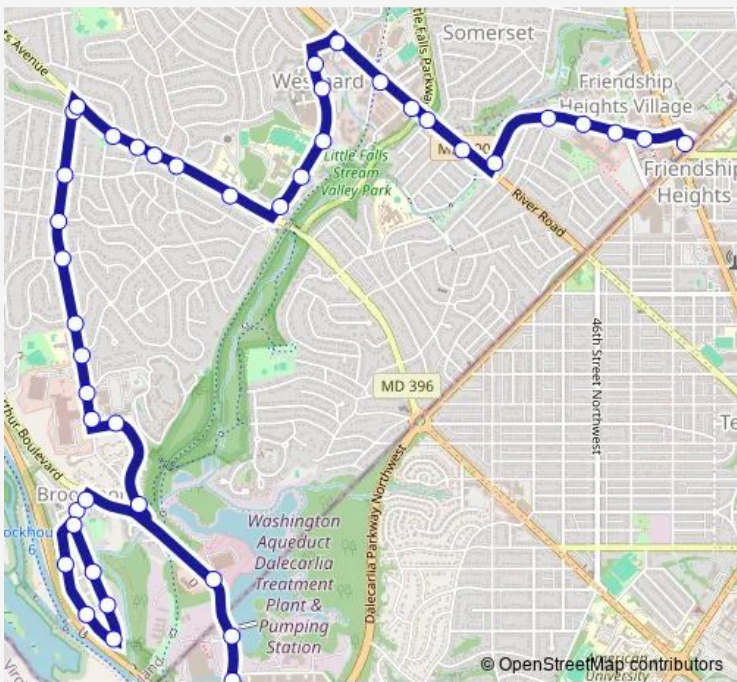

Bus 23 23-Friendship Hghts-Sibley Hospital

[Go to website](#)

Direction
 Loughboro RD & Sibley Hospital — Friendship Heights Station & BAY H
 45 stops
[Open route schedule](#)

- Loughboro RD & Sibley Hospital
- Loughboro RD & Macarthur Blvd
- Macarthur Blvd & Little Falls Rd
- Macarthur Blvd & Little Falls Rd
- Macarthur Blvd & Windward Pl
- Maryland AVE & Broad St
- Ridge DR & 64th St
- Ridge DR & 61st St
- Ridge DR & Broad St
- Broad ST & 61st St
- Broad ST & 63rd St
- Broad ST & Maryland Ave
- Maryland AVE & Silverwood Ave
- Sangamore RD & Macarthur Blvd
- Sangamore RD & Little Falls Mall
- Sangamore RD & Sangamore Rd
- Sangamore RD & Sentinel Dr
- Sangamore RD & Overlea Rd
- Sangamore RD & Corewood Ln
- Sangamore RD & Westpath Way
- Sangamore RD & Madawaska Rd

Route schedule
 Loughboro RD & Sibley Hospital — Friendship Heights Station & BAY H

Monday	05:50-22:35
Tuesday	05:50-22:25
Wednesday	05:50-22:25
Thursday	05:50-22:35
Friday	05:50-22:25
Saturday	06:40-20:05
Sunday	—

Route info
 Direction: Loughboro RD & Sibley Hospital
 Stops: 45
 Trip Duration: 0 hour 25 min

23 — 23-Friendship Hghts-Sibley Hospital **BusMaps**

Sangamore RD & Namakagan Rd

Sangamore RD & Walhonding Rd

River RD & Ventnor Rd

Willard AVE & River Rd

Willard AVE & Park Ave

Willard AVE & Shoemaker Farm Ln

Willard AVE & Friendship Blvd

Willard AVE & THE Hills Plaza

Friendship Heights Station & BAY H

Direction